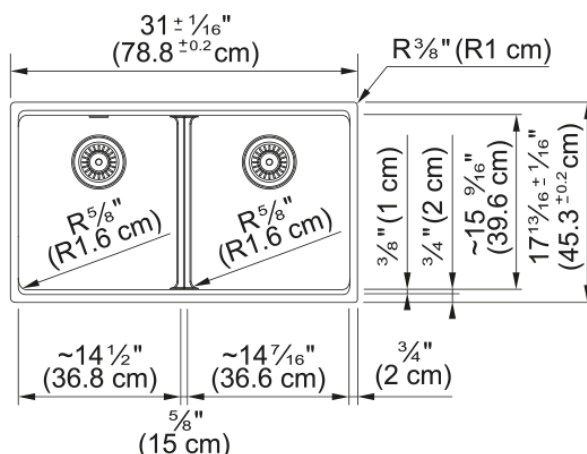

# Maris Undermount Sink - MAG1201414-SLG | 125.0713.116

31.0-in. x 17.81-in. Slate Grey Fraganite Double Bowl Kitchen Sink. Maris sinks are equipped with deep capacity bowls that can easily fit baking trays, pots, and pans to be washed with maximum ease. With our easy-to-use integrated ledge system, you'll accomplish more with your sink while making the most of your surrounding counter space. The rear drain maximizes the usable surface of the bowl and creates extra cabinet space beneath the sink. Maris Fraganite sinks are scratch-resistant, fade-resistant, and impact resistant and will retain their new appearance for years.

## Product Dimensions

Length (right to left)	31.008
Width (front to back)	17.835
Large bowl size: right to left	14.252
Large bowl size: front to back	15.606
Large bowl: depth	9.492
Small bowl size: right to left	14.252
Small bowl size: front to back	15.606
Small bowl: depth	9.492

## Installation

Minimum cabinet size	36"
----------------------	-----

## Product specifications

Installation type	Undermount
Drain hole	3 1/2"
Position of drainer	No drainer