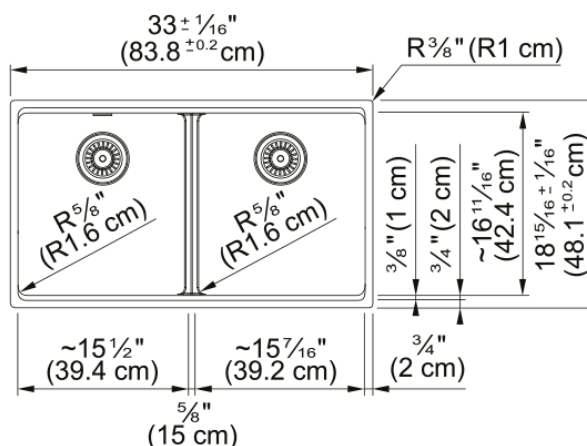

Maris Undermount Sink - MAG1201515-CHA | 125.0686.987

33.0-in. x 18.94-in. Champagne Fraganite Double Bowl Kitchen Sink. Maris sinks are equipped with deep capacity bowls that can easily fit baking trays, pots, and pans to be washed with maximum ease. With our easy-to-use integrated ledge system, you'll accomplish more with your sink while making the most of your surrounding counter space. The rear drain maximizes the usable surface of the bowl and creates extra cabinet space beneath the sink. Maris Fraganite sinks are scratch-resistant, fade-resistant, and impact resistant and will retain their new appearance for years.

Aspect

Sink type	Sink
Type of material	Granite
Number of bowls	2
Color	Champagne
Surface finish	None

Product Dimensions

Length (right to left)	33.008
Width (front to back)	18.937
Large bowl size: right to left	15.252
Large bowl size: front to back	16.732
Large bowl: depth	9.488
Small bowl size: right to left	15.252
Small bowl size: front to back	16.732
Small bowl: depth	9.488

Installation

Minimum cabinet size	36"
----------------------	-----

Product specifications

Installation type	Undermount
Drain hole	3 1/2"
Position of drainer	No drainer

Product identification

Product brand	FRANKE
Product family	Maris
Collection	Maris
Certified by	IAPMO