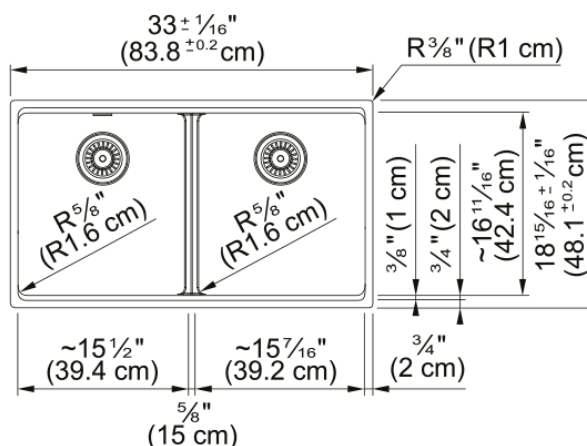

Maris Undermount Sink - MAG1201515-ONY | 125.0686.990

33.0-in. x 18.94-in. Onyx Fraganite Double Bowl Kitchen Sink. Maris sinks are equipped with deep capacity bowls that can easily fit baking trays, pots, and pans to be washed with maximum ease. With our easy-to-use integrated ledge system, you'll accomplish more with your sink while making the most of your surrounding counter space. The rear drain maximizes the usable surface of the bowl and creates extra cabinet space beneath the sink. Maris Fraganite sinks are scratch-resistant, fade-resistant, and impact resistant and will retain their new appearance for years.

Aspect

Sink type	Sink
Type of material	Granite
Number of bowls	2
Color	Onyx
Surface finish	None

Product Dimensions

Length (right to left)	33.008
Width (front to back)	18.937
Large bowl size: right to left	15.252
Large bowl size: front to back	16.732
Large bowl: depth	9.488
Small bowl size: right to left	15.252
Small bowl size: front to back	16.732
Small bowl: depth	9.488

Installation

Minimum cabinet size	36"
----------------------	-----

Product specifications

Installation type	Undermount
Drain hole	3 1/2"
Position of drainer	No drainer

Product identification

Product brand	FRANKE
Product family	Maris
Collection	Maris
Certified by	IAPMO