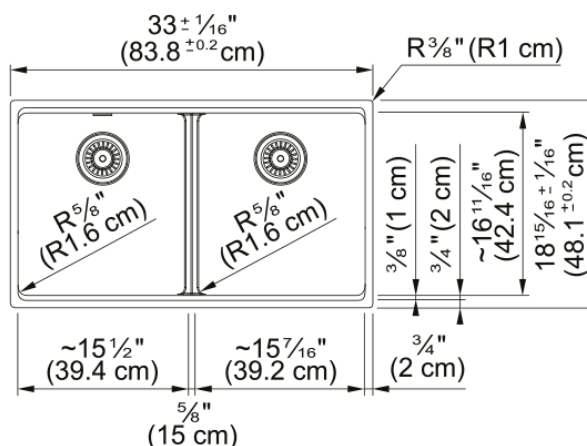

Maris Undermount Sink - MAG1201515-OYS | 125.0686.991

33.0-in. x 18.94-in. Oyster Fraganite Double Bowl Kitchen Sink. Maris sinks are equipped with deep capacity bowls that can easily fit baking trays, pots, and pans to be washed with maximum ease. With our easy-to-use integrated ledge system, you'll accomplish more with your sink while making the most of your surrounding counter space. The rear drain maximizes the usable surface of the bowl and creates extra cabinet space beneath the sink. Maris Fraganite sinks are scratch-resistant, fade-resistant, and impact resistant and will retain their new appearance for years.

Aspect

Sink type	Sink
Type of material	Granite
Number of bowls	2
Color	Oyster
Surface finish	None

Product Dimensions

Length (right to left)	33.008
Width (front to back)	18.937
Large bowl size: right to left	15.252
Large bowl size: front to back	16.732
Large bowl: depth	9.488
Small bowl size: right to left	15.252
Small bowl size: front to back	16.732
Small bowl: depth	9.488

Installation

Minimum cabinet size	36"
----------------------	-----

Product specifications

Installation type	Undermount
Drain hole	3 1/2"
Position of drainer	No drainer

Product identification

Product brand	FRANKE
Product family	Maris
Collection	Maris
Certified by	IAPMO