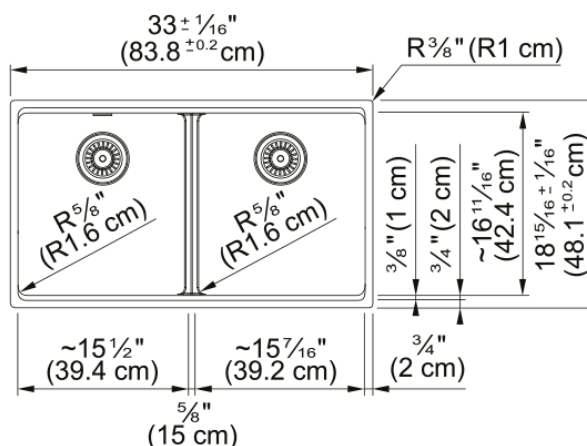

Maris Undermount Sink - MAG1201515-SHG | 125.0686.993

33.0-in. x 18.94-in. Fraganite Double Bowl Kitchen Sink in Stone Grey. Maris sinks are equipped with deep capacity bowls that can easily fit baking trays, pots, and pans to be washed with maximum ease. With our easy-to-use integrated ledge system, you'll accomplish more with your sink while making the most of your surrounding counter space. The rear drain maximizes the usable surface of the bowl and creates extra cabinet space beneath the sink. Maris Fraganite sinks are scratch-resistant, fade-resistant, and impact resistant and will retain their new appearance for years.

Aspect

Sink type	Sink
Type of material	Granite
Number of bowls	2
Color	Stone grey
Surface finish	None

Product Dimensions

Length (right to left)	33.008
Width (front to back)	18.937
Large bowl size: right to left	15.252
Large bowl size: front to back	16.732
Large bowl: depth	9.488
Small bowl size: right to left	15.252
Small bowl size: front to back	16.732
Small bowl: depth	9.488

Installation

Minimum cabinet size	36"
----------------------	-----

Product specifications

Installation type	Undermount
Drain hole	3 1/2"
Position of drainer	No drainer

Product identification

Product brand	FRANKE
Product family	Maris
Collection	Maris
Certified by	IAPMO