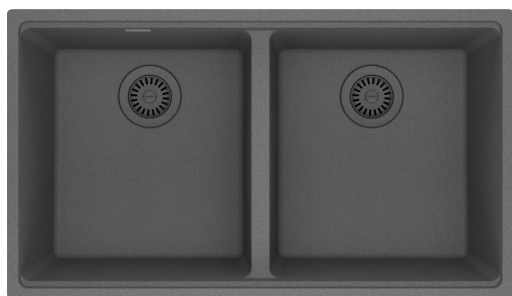

Maris Undermount Sink - MAG1201515-SHG | 125.0686.993

33.0-in. x 18.94-in. Fraganite Double Bowl Kitchen Sink in Stone Grey. Maris sinks are equipped with deep capacity bowls that can easily fit baking trays, pots, and pans to be washed with maximum ease. With our easy-to-use integrated ledge system, you'll accomplish more with your sink while making the most of your surrounding counter space. The rear drain maximizes the usable surface of the bowl and creates extra cabinet space beneath the sink. Maris Fraganite sinks are scratch-resistant, fade-resistant, and impact resistant and will retain their new appearance for years.

Aspect

Sink type	Sink
Type of material	Granite
Number of bowls	2
Color	Stone grey
Surface finish	None

Product Dimensions

Length (right to left)	33.008
Width (front to back)	18.937
Large bowl size: right to left	15.252
Large bowl size: front to back	16.732
Large bowl: depth	9.488
Small bowl size: right to left	15.252
Small bowl size: front to back	16.732
Small bowl: depth	9.488

Installation

Minimum cabinet size	36"
----------------------	-----

Product specifications

Installation type	Undermount
Drain hole	3 1/2"
Position of drainer	No drainer

Product identification

Product brand	FRANKE
Product family	Maris
Collection	Maris
Certified by	IAPMO