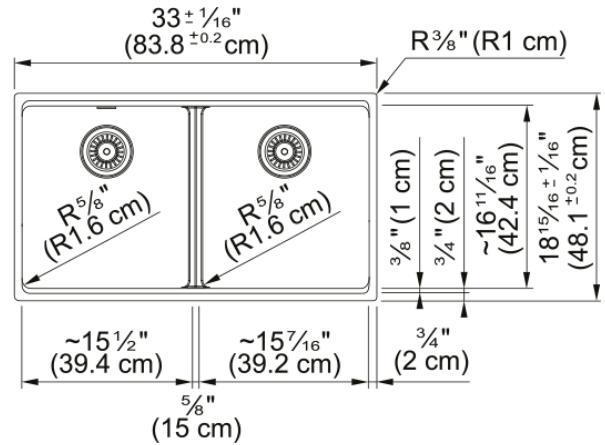

# Maris Undermount Sink - MAG1201515-SLG | 125.0713.118

33.0-in. x 18.94-in. Slate Grey Fraganite Double Bowl Kitchen Sink. Maris sinks are equipped with deep capacity bowls that can easily fit baking trays, pots, and pans to be washed with maximum ease. With our easy-to-use integrated ledge system, you'll accomplish more with your sink while making the most of your surrounding counter space. The rear drain maximizes the usable surface of the bowl and creates extra cabinet space beneath the sink. Maris Fraganite sinks are scratch-resistant, fade-resistant, and impact resistant and will retain their new appearance for years.

## Product Dimensions

Length (right to left)	33.008
Width (front to back)	18.937
Large bowl size: right to left	15.252
Large bowl size: front to back	16.732
Large bowl: depth	9.488
Small bowl size: right to left	15.252
Small bowl size: front to back	16.732
Small bowl: depth	9.488

## Installation

Minimum cabinet size	36"
----------------------	-----

## Product specifications

Installation type	Undermount
Drain hole	3 1/2"
Position of drainer	No drainer