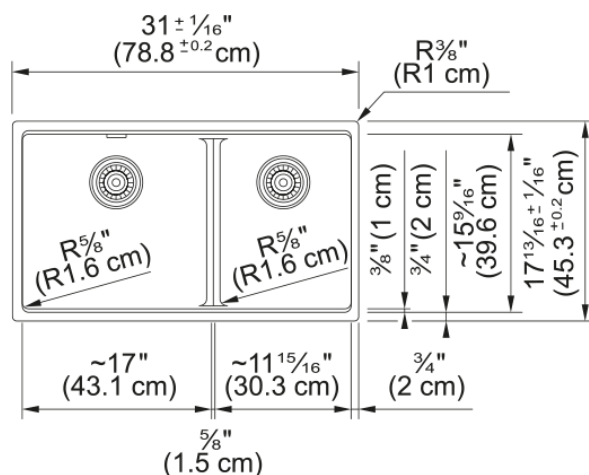

Maris Undermount Sink - MAG1601611LD-CHA | 125.0687.078

31.0-in. x 17.81-in. Champagne Fraganite Double Bowl Low-Divide Kitchen Sink. Maris sinks are equipped with deep capacity bowls. The double bowl design allows you to multi-task with ease, while the low divide creates a larger single bowl perfect for cleaning oversized cookware and bakeware. With our easy-to-use integrated ledge system, you'll accomplish more with your sink while making the most of your surrounding counter space. The rear drain maximizes the usable surface of the bowl and creates extra cabinet space beneath the sink. Maris Fraganite sinks are scratch-resistant, fade-resistant, and impact resistant and will retain their new appearance for years.

Aspect

Sink type	Sink
Type of material	Granite
Number of bowls	2
Color	Champagne
Surface finish	None

Product Dimensions

Length (right to left)	31.024
Width (front to back)	17.835
Large bowl size: right to left	16.945
Large bowl size: front to back	15.606
Large bowl: depth	9.492
Small bowl size: right to left	11.984
Small bowl size: front to back	15.606
Small bowl: depth	9.492

Installation

Minimum cabinet size	36"
----------------------	-----

Product specifications

Installation type	Undermount
Drain hole	3 1/2"
Position of drainer	No drainer

Product identification

Product brand	FRANKE
Product family	Maris
Collection	Maris
Certified by	IAPMO