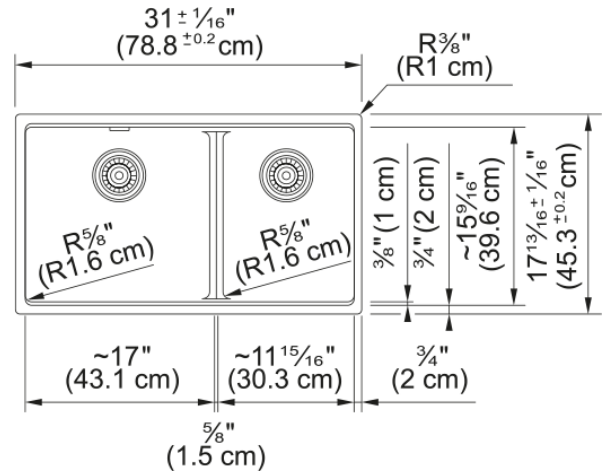

Maris Undermount Sink - MAG1601611LD-MBK | 125.0687.079

31.0-in. x 17.81-in. Matte Black Fraganite Double Bowl Low-Divide Kitchen Sink. Maris sinks are equipped with deep capacity bowls. The double bowl design allows you to multi-task with ease, while the low divide creates a larger single bowl perfect for cleaning oversized cookware and bakeware. With our easy-to-use integrated ledge system, you'll accomplish more with your sink while making the most of your surrounding counter space. The rear drain maximizes the usable surface of the bowl and creates extra cabinet space beneath the sink. Maris Fraganite sinks are scratch-resistant, fade-resistant, and impact resistant and will retain their new appearance for years.

Aspect

Sink type	Sink
Type of material	Granite
Number of bowls	2
Color	Matte black
Surface finish	None

Product Dimensions

Length (right to left)	31.024
Width (front to back)	17.835
Large bowl size: right to left	16.945
Large bowl size: front to back	15.606
Large bowl: depth	9.492
Small bowl size: right to left	11.984
Small bowl size: front to back	15.606
Small bowl: depth	9.492

Installation

Minimum cabinet size	36"
----------------------	-----

Product specifications

Installation type	Undermount
Drain hole	3 1/2"
Position of drainer	No drainer

Product identification

Product brand	FRANKE
Product family	Maris
Collection	Maris
Certified by	IAPMO