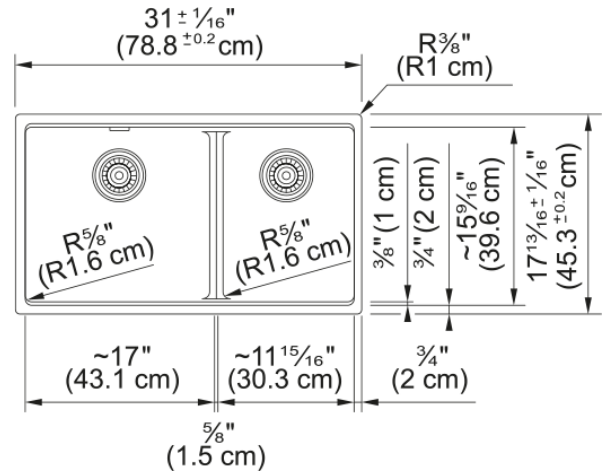

# Maris Undermount Sink - MAG1601611LD-MOC | 125.0687.080

31.0-in. x 17.81-in. Mocha Fraganite Double Bowl Low-Divide Kitchen Sink. Maris sinks are equipped with deep capacity bowls. The double bowl design allows you to multi-task with ease, while the low divide creates a larger single bowl perfect for cleaning oversized cookware and bakeware. With our easy-to-use integrated ledge system, you'll accomplish more with your sink while making the most of your surrounding counter space. The rear drain maximizes the usable surface of the bowl and creates extra cabinet space beneath the sink. Maris Fraganite sinks are scratch-resistant, fade-resistant, and impact resistant and will retain their new appearance for years.

## Product Dimensions

Length (right to left)	31.024
Width (front to back)	17.835
Large bowl size: right to left	16.945
Large bowl size: front to back	15.606
Large bowl: depth	9.492
Small bowl size: right to left	11.984
Small bowl size: front to back	15.606
Small bowl: depth	9.492

## Installation

Minimum cabinet size	36"
----------------------	-----

## Product specifications

Installation type	Undermount
Drain hole	3 1/2"
Position of drainer	No drainer