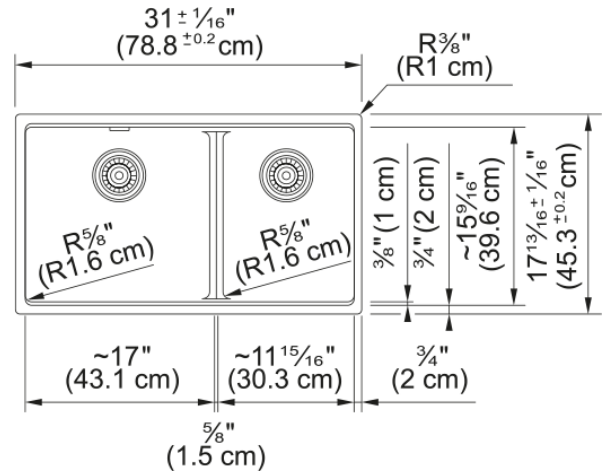

# Maris Undermount Sink - MAG1601611LD-ONY | 125.0687.081

31.0-in. x 17.81-in. Onyx Fraganite Double Bowl Low-Divide Kitchen Sink. Maris sinks are equipped with deep capacity bowls. The double bowl design allows you to multi-task with ease, while the low divide creates a larger single bowl perfect for cleaning oversized cookware and bakeware. With our easy-to-use integrated ledge system, you'll accomplish more with your sink while making the most of your surrounding counter space. The rear drain maximizes the usable surface of the bowl and creates extra cabinet space beneath the sink. Maris Fraganite sinks are scratch-resistant, fade-resistant, and impact resistant and will retain their new appearance for years.

## Product Dimensions

Length (right to left)	31.024
Width (front to back)	17.835
Large bowl size: right to left	16.945
Large bowl size: front to back	15.606
Large bowl: depth	9.492
Small bowl size: right to left	11.984
Small bowl size: front to back	15.606
Small bowl: depth	9.492

## Installation

Minimum cabinet size	36"
----------------------	-----

## Product specifications

Installation type	Undermount
Drain hole	3 1/2"
Position of drainer	No drainer