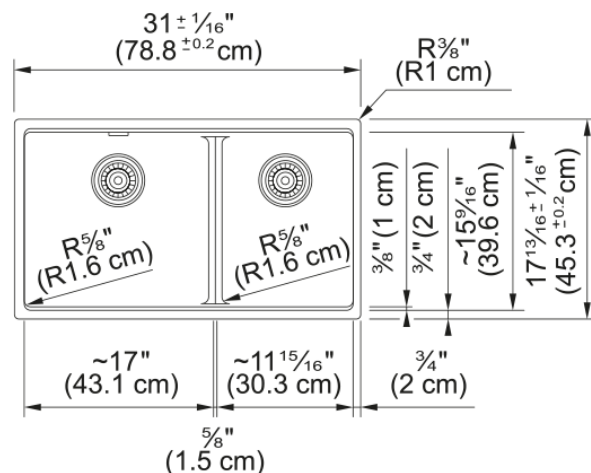

Maris Undermount Sink - MAG1601611LD-PWT | 125.0687.083

31.0-in. x 17.81-in. Polar White Fraganite Double Bowl Low-Divide Kitchen Sink. Maris sinks are equipped with deep capacity bowls. The double bowl design allows you to multi-task with ease, while the low divide creates a larger single bowl perfect for cleaning oversized cookware and bakeware. With our easy-to-use integrated ledge system, you'll accomplish more with your sink while making the most of your surrounding counter space. The rear drain maximizes the usable surface of the bowl and creates extra cabinet space beneath the sink. Maris Fraganite sinks are scratch-resistant, fade-resistant, and impact resistant and will retain their new appearance for years.

Aspect

Sink type	Sink
Type of material	Granite
Number of bowls	2
Color	Polar white
Surface finish	None

Product Dimensions

Length (right to left)	31.024
Width (front to back)	17.835
Large bowl size: right to left	16.945
Large bowl size: front to back	15.606
Large bowl: depth	9.492
Small bowl size: right to left	11.984
Small bowl size: front to back	15.606
Small bowl: depth	9.492

Installation

Minimum cabinet size	36"
----------------------	-----

Product specifications

Installation type	Undermount
Drain hole	3 1/2"
Position of drainer	No drainer

Product identification

Product brand	FRANKE
Product family	Maris
Collection	Maris
Certified by	IAPMO