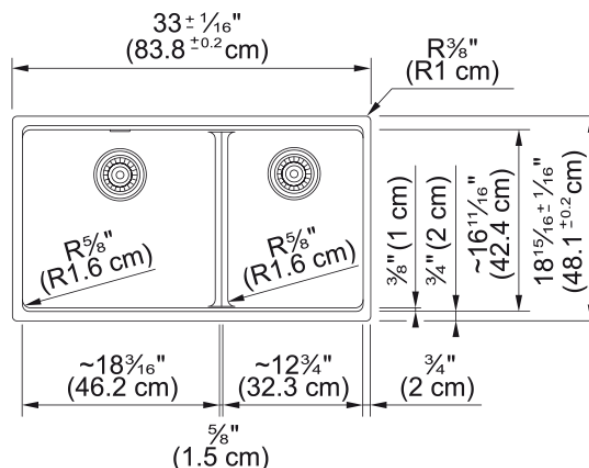

Maris Undermount Sink - MAG1601812LD-CHA | 125.0687.001

33.0-in. x 18.94-in. Champagne Fraganite Double Bowl Low-Divide Kitchen Sink. Maris sinks are equipped with deep capacity bowls. The double bowl design allows you to multi-task with ease, while the low divide creates a larger single bowl perfect for cleaning oversized cookware and bakeware. With our easy-to-use integrated ledge system, you'll accomplish more with your sink while making the most of your surrounding counter space. The rear drain maximizes the usable surface of the bowl and creates extra cabinet space beneath the sink. Maris Fraganite sinks are scratch-resistant, fade-resistant, and impact resistant and will retain their new appearance for years.

Aspect

Sink type	Sink
Type of material	Granite
Number of bowls	2
Color	Champagne
Surface finish	None

Product Dimensions

Length (right to left)	32.992
Width (front to back)	18.937
Large bowl size: right to left	18.15
Large bowl size: front to back	16.614
Large bowl: depth	9.488
Small bowl size: right to left	12.756
Small bowl size: front to back	16.614
Small bowl: depth	9.488

Installation

Minimum cabinet size	36"
----------------------	-----

Product specifications

Installation type	Undermount
Drain hole	3 1/2"
Position of drainer	No drainer

Product identification

Product brand	FRANKE
Product family	Maris
Collection	Maris
Certified by	IAPMO