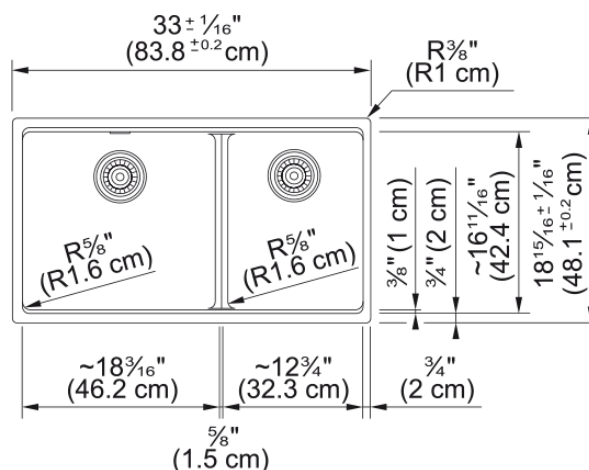

Maris Workcenter MAG1601812LD-CHA-WKC | 125.0721.527

33.0-in. x 18.94- in. Undermount Fraganite Double Bowl Low-Divide Workcenter Kitchen Sink in Champagne. Hardworking and well equipped, the Maris Fraganite workcenter sink has everything you need to create a multi-functional workspace in your kitchen. Optimize every inch of your sink with accessories to wash food, chop, prep, clean up, dry dishes, and more. The double bowl design allows you to multi-task with ease, while the low divide creates a larger single bowl perfect for cleaning oversized cookware and bakeware. Made from Fraganite, a tough material highly resistant to burns, dents, chips, and stains, this workcenter sink is a perfect choice for busy family homes. ACCESSORIES INCLUDED: Bottom Grids, Cutting Board, Colander and Strainer Baskets

Aspect

Sink type	Sink
Type of material	Fraganite
Number of bowls	2
Product color	Champagne
Surface finish	None

Product Dimensions

Length (right to left)	32.992
Width (front to back)	18.937
Large bowl size: right to left	18.15
Large bowl size: front to back	16.614
Large bowl: depth	9.488
Small bowl size: right to left	12.756
Small bowl size: front to back	16.614
Small bowl: depth	9.488

Installation

Minimum cabinet size	36"
----------------------	-----

Product specifications

Installation type	Undermount
Drain hole	3 1/2"
Position of drainer	No drainer

Product identification

Product brand	FRANKE
Product family	Maris
Collection	Maris