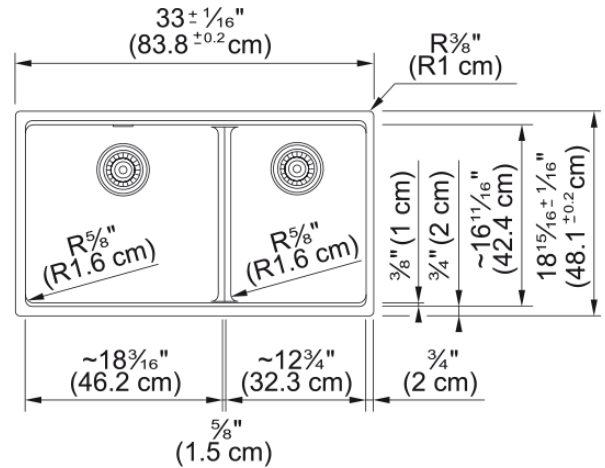

Maris Undermount Sink - MAG1601812LD-MBK | 125.0687.002

33.0-in. x 18.94-in. Matte Black Fraganite Double Bowl Low-Divide Kitchen Sink. Maris sinks are equipped with deep capacity bowls. The double bowl design allows you to multi-task with ease, while the low divide creates a larger single bowl perfect for cleaning oversized cookware and bakeware. With our easy-to-use integrated ledge system, you'll accomplish more with your sink while making the most of your surrounding counter space. The rear drain maximizes the usable surface of the bowl and creates extra cabinet space beneath the sink. Maris Fraganite sinks are scratch-resistant, fade-resistant, and impact resistant and will retain their new appearance for years.

Aspect

Sink type	Sink
Type of material	Granite
Number of bowls	2
Color	Matte black
Surface finish	None

Product Dimensions

Length (right to left)	32.992
Width (front to back)	18.937
Large bowl size: right to left	18.15
Large bowl size: front to back	16.614
Large bowl: depth	9.488
Small bowl size: right to left	12.756
Small bowl size: front to back	16.614
Small bowl: depth	9.488

Installation

Minimum cabinet size	36"
----------------------	-----

Product specifications

Installation type	Undermount
Drain hole	3 1/2"
Position of drainer	No drainer

Product identification

Product brand	FRANKE
Product family	Maris
Collection	Maris
Certified by	IAPMO