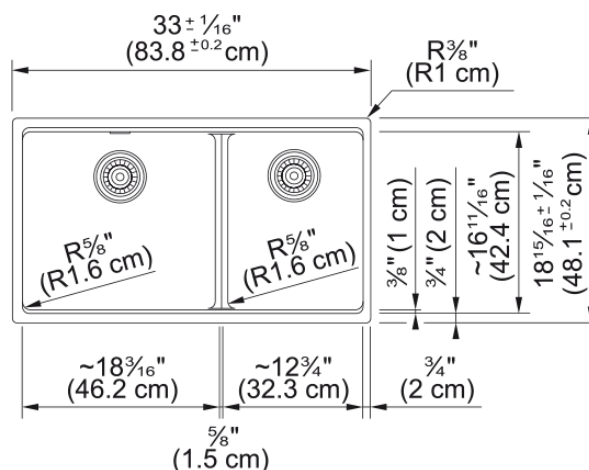

Maris Undermount Sink - MAG1601812LD-MOC | 125.0687.003

33.0-in. x 18.94-in. Mocha Fraganite Double Bowl Low-Divide Kitchen Sink. Maris sinks are equipped with deep capacity bowls. The double bowl design allows you to multi-task with ease, while the low divide creates a larger single bowl perfect for cleaning oversized cookware and bakeware. With our easy-to-use integrated ledge system, you'll accomplish more with your sink while making the most of your surrounding counter space. The rear drain maximizes the usable surface of the bowl and creates extra cabinet space beneath the sink. Maris Fraganite sinks are scratch-resistant, fade-resistant, and impact resistant and will retain their new appearance for years.

Aspect

Sink type	Sink
Type of material	Granite
Number of bowls	2
Color	Mocha
Surface finish	None

Product Dimensions

Length (right to left)	32.992
Width (front to back)	18.937
Large bowl size: right to left	18.15
Large bowl size: front to back	16.614
Large bowl: depth	9.488
Small bowl size: right to left	12.756
Small bowl size: front to back	16.614
Small bowl: depth	9.488

Installation

Minimum cabinet size	36"
----------------------	-----

Product specifications

Installation type	Undermount
Drain hole	3 1/2"
Position of drainer	No drainer

Product identification

Product brand	FRANKE
Product family	Maris
Collection	Maris
Certified by	IAPMO