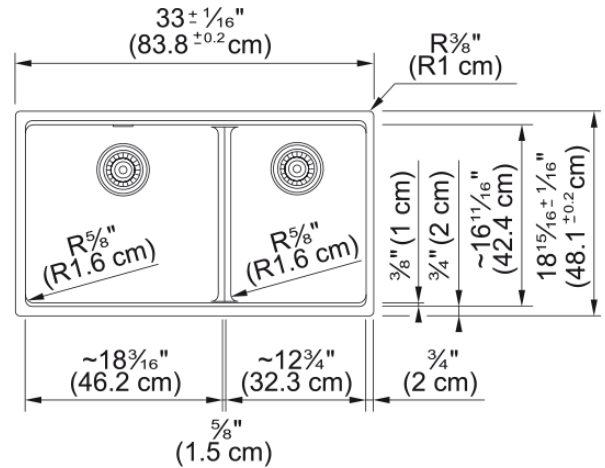

Maris Undermount Sink - MAG1601812LD-ONY | 125.0687.004

33.0-in. x 18.94-in. Onyx Fraganite Double Bowl Low-Divide Kitchen Sink. Maris sinks are equipped with deep capacity bowls. The double bowl design allows you to multi-task with ease, while the low divide creates a larger single bowl perfect for cleaning oversized cookware and bakeware. With our easy-to-use integrated ledge system, you'll accomplish more with your sink while making the most of your surrounding counter space. The rear drain maximizes the usable surface of the bowl and creates extra cabinet space beneath the sink. Maris Fraganite sinks are scratch-resistant, fade-resistant, and impact resistant and will retain their new appearance for years.

Aspect

Sink type	Sink
Type of material	Granite
Number of bowls	2
Color	Onyx
Surface finish	None

Product Dimensions

Length (right to left)	32.992
Width (front to back)	18.937
Large bowl size: right to left	18.15
Large bowl size: front to back	16.614
Large bowl: depth	9.488
Small bowl size: right to left	12.756
Small bowl size: front to back	16.614
Small bowl: depth	9.488

Installation

Minimum cabinet size	36"
----------------------	-----

Product specifications

Installation type	Undermount
Drain hole	3 1/2"
Position of drainer	No drainer

Product identification

Product brand	FRANKE
Product family	Maris
Collection	Maris
Certified by	IAPMO