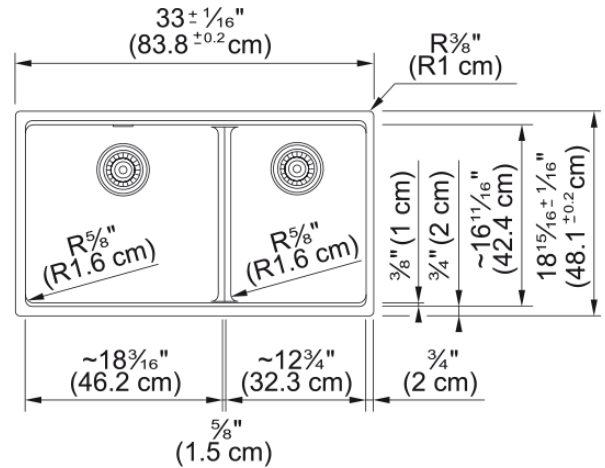

# Maris Workcenter MAG1601812LD-ONY-WKC | 125.0721.530

33.0-in. x 18.94- in. Fraganite Double Bowl Low-Divide Workcenter Kitchen Sink in Onyx. Hardworking and well equipped, the Maris Fraganite workcenter sink has everything you need to create a multi-functional workspace in your kitchen. Optimize every inch of your sink with accessories to wash food, chop, prep, clean up, dry dishes, and more. The double bowl design allows you to multi-task with ease, while the low divide creates a larger single bowl perfect for cleaning oversized cookware and bakeware. Made from Fraganite, a tough material highly resistant to burns, dents, chips, and stains, this workcenter sink is a perfect choice for busy family homes. ACCESSORIES INCLUDED: Bottom Grids, Cutting Board, Colander and Strainer Baskets

## Product Dimensions

Length (right to left)	32.992
Width (front to back)	18.937
Large bowl size: right to left	18.15
Large bowl size: front to back	16.614
Large bowl: depth	9.488
Small bowl size: right to left	12.756
Small bowl size: front to back	16.614
Small bowl: depth	9.488

## Installation

Minimum cabinet size	36"
----------------------	-----

## Product specifications

Installation type	Undermount
Drain hole	3 1/2"
Position of drainer	No drainer