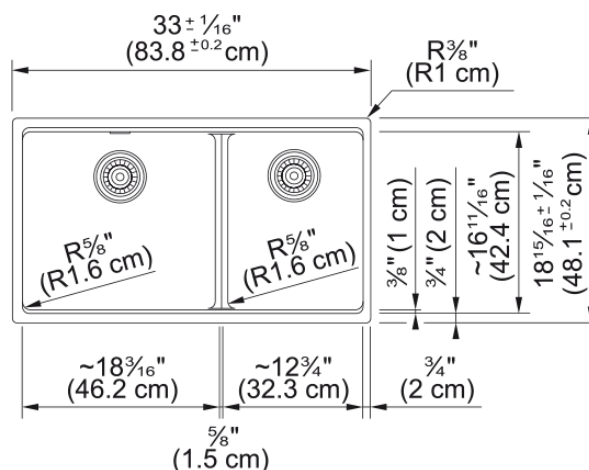

## Maris Undermount Sink - MAG1601812LD-OYS | 125.0687.005

33.0-in. x 18.94-in. Oyster Fraganite Double Bowl Low-Divide Kitchen Sink. Maris sinks are equipped with deep capacity bowls. The double bowl design allows you to multi-task with ease, while the low divide creates a larger single bowl perfect for cleaning oversized cookware and bakeware. With our easy-to-use integrated ledge system, you'll accomplish more with your sink while making the most of your surrounding counter space. The rear drain maximizes the usable surface of the bowl and creates extra cabinet space beneath the sink. Maris Fraganite sinks are scratch-resistant, fade-resistant, and impact resistant and will retain their new appearance for years.

### Product Dimensions

Length (right to left)	32.992
Width (front to back)	18.937
Large bowl size: right to left	18.15
Large bowl size: front to back	16.614
Large bowl: depth	9.488
Small bowl size: right to left	12.756
Small bowl size: front to back	16.614
Small bowl: depth	9.488

### Installation

Minimum cabinet size	36"
----------------------	-----

### Product specifications

Installation type	Undermount
Drain hole	3 1/2"
Position of drainer	No drainer