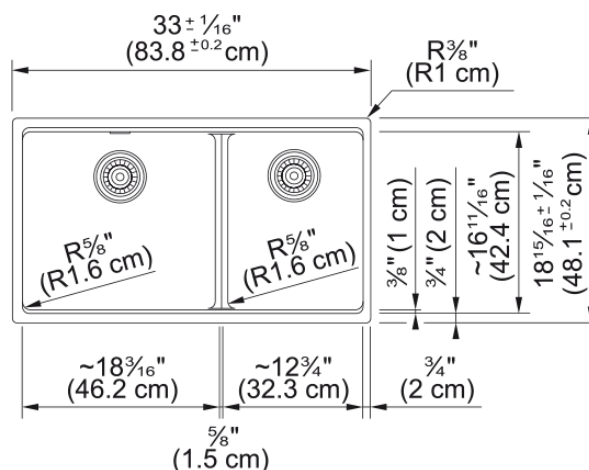

Maris Workcenter MAG1601812LD-OYS-WKC | 125.0721.561

33.0-in. x 18.94- in. Fraganite Double Bowl Low-Divide Workcenter Kitchen Sink in Oyster. Hardworking and well equipped, the Maris Fraganite workcenter sink has everything you need to create a multi-functional workspace in your kitchen. Optimize every inch of your sink with accessories to wash food, chop, prep, clean up, dry dishes, and more. The double bowl design allows you to multi-task with ease, while the low divide creates a larger single bowl perfect for cleaning oversized cookware and bakeware. Made from Fraganite, a tough material highly resistant to burns, dents, chips, and stains, this workcenter sink is a perfect choice for busy family homes. ACCESSORIES INCLUDED: Bottom Grids, Cutting Board, Colander and Strainer Baskets

Aspect

Sink type	Sink
Type of material	Granite
Number of bowls	2
Color	Oyster
Surface finish	None

Product Dimensions

Length (right to left)	32.992
Width (front to back)	18.937
Large bowl size: right to left	18.15
Large bowl size: front to back	16.614
Large bowl: depth	9.488
Small bowl size: right to left	12.756
Small bowl size: front to back	16.614
Small bowl: depth	9.488

Installation

Minimum cabinet size	36"
----------------------	-----

Product specifications

Installation type	Undermount
Drain hole	3 1/2"
Position of drainer	No drainer

Product identification

Product brand	FRANKE
Product family	Maris
Collection	Maris