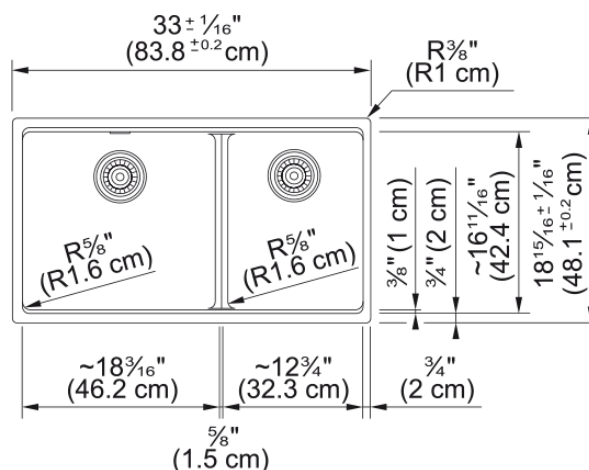

# Maris Undermount Sink - MAG1601812LD-PWT | 125.0687.006

33.0-in. x 18.94-in. Polar White Fraganite Double Bowl Low-Divide Kitchen Sink. Maris sinks are equipped with deep capacity bowls. The double bowl design allows you to multi-task with ease, while the low divide creates a larger single bowl perfect for cleaning oversized cookware and bakeware. With our easy-to-use integrated ledge system, you'll accomplish more with your sink while making the most of your surrounding counter space. The rear drain maximizes the usable surface of the bowl and creates extra cabinet space beneath the sink. Maris Fraganite sinks are scratch-resistant, fade-resistant, and impact resistant and will retain their new appearance for years.

## Product Dimensions

Length (right to left)	32.992
Width (front to back)	18.937
Large bowl size: right to left	18.15
Large bowl size: front to back	16.614
Large bowl: depth	9.488
Small bowl size: right to left	12.756
Small bowl size: front to back	16.614
Small bowl: depth	9.488

## Installation

Minimum cabinet size	36"
----------------------	-----

## Product specifications

Installation type	Undermount
Drain hole	3 1/2"
Position of drainer	No drainer