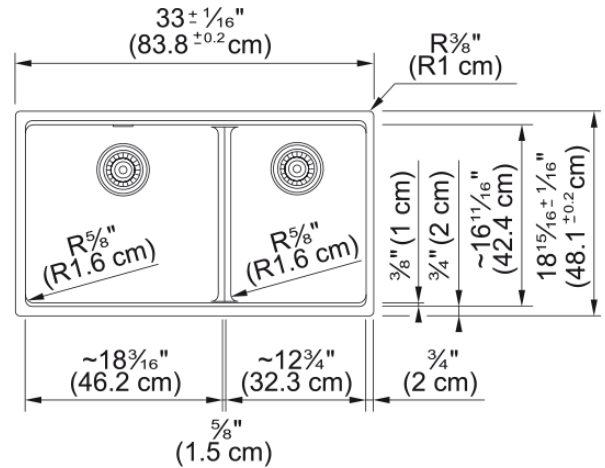

# Maris Workcenter MAG1601812LD-PWT-WKC | 125.0721.562

33.0-in. x 18.94- in. Undermount Fraganite Double Bowl Low-Divide Workcenter Kitchen Sink in Polar White. Hardworking and well equipped, the Maris Fraganite workcenter sink has everything you need to create a multi-functional workspace in your kitchen. Optimize every inch of your sink with accessories to wash food, chop, prep, clean up, dry dishes, and more. The double bowl design allows you to multi-task with ease, while the low divide creates a larger single bowl perfect for cleaning oversized cookware and bakeware. Made from Fraganite, a tough material highly resistant to burns, dents, chips, and stains, this workcenter sink is a perfect choice for busy family homes. ACCESSORIES INCLUDED: Bottom Grids, Cutting Board, Colander and Strainer Baskets

## Product Dimensions

Length (right to left)	32.992
Width (front to back)	18.937
Large bowl size: right to left	18.15
Large bowl size: front to back	16.614
Large bowl: depth	9.488
Small bowl size: right to left	12.756
Small bowl size: front to back	16.614
Small bowl: depth	9.488

## Installation

Minimum cabinet size	36"
----------------------	-----

## Product specifications

Installation type	Undermount
Drain hole	3 1/2"
Position of drainer	No drainer