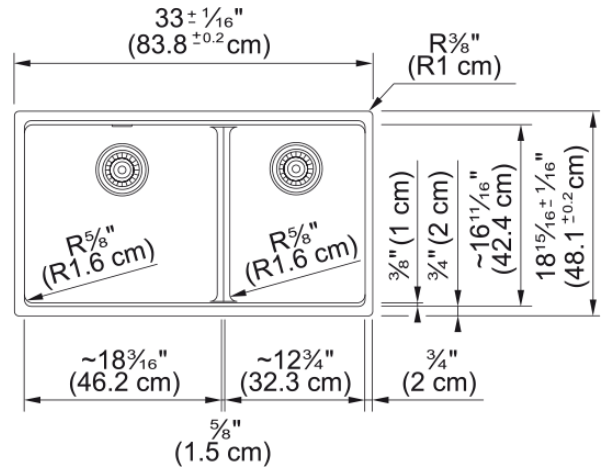

Maris Undermount Sink - MAG1601812LD-SHG | 125.0687.007

33.0-in. x 18.94-in. Fraganite Double Bowl Low-Divide Kitchen Sink in Stone Grey. Maris sinks are equipped with deep capacity bowls. The double bowl design allows you to multi-task with ease, while the low divide creates a larger single bowl perfect for cleaning oversized cookware and bakeware. With our easy-to-use integrated ledge system, you'll accomplish more with your sink while making the most of your surrounding counter space. The rear drain maximizes the usable surface of the bowl and creates extra cabinet space beneath the sink. Maris Fraganite sinks are scratch-resistant, fade-resistant, and impact resistant and will retain their new appearance for years.

Aspect

Sink type	Sink
Type of material	Granite
Number of bowls	2
Color	Stone grey
Surface finish	None

Product Dimensions

Length (right to left)	32.992
Width (front to back)	18.937
Large bowl size: right to left	18.15
Large bowl size: front to back	16.614
Large bowl: depth	9.488
Small bowl size: right to left	12.756
Small bowl size: front to back	16.614
Small bowl: depth	9.488

Installation

Minimum cabinet size	36"
----------------------	-----

Product specifications

Installation type	Undermount
Drain hole	3 1/2"
Position of drainer	No drainer

Product identification

Product brand	FRANKE
Product family	Maris
Collection	Maris
Certified by	IAPMO