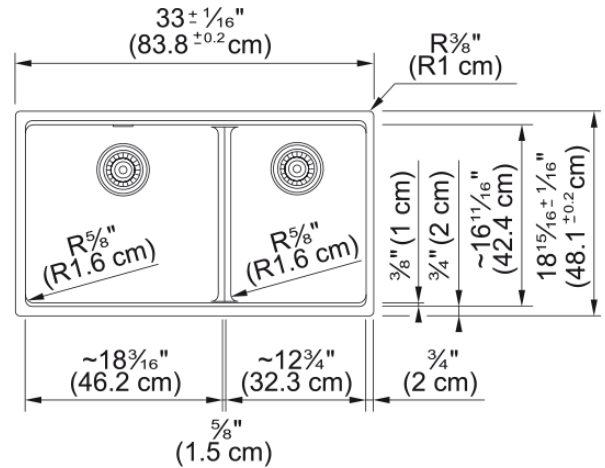

Maris Workcenter MAG1601812LD-SHG-WKC | 125.0721.564

33.0-in. x 18.94- in. Undermount Fraganite Double Bowl Low-Divide Workcenter Kitchen Sink in Stone Grey. Hardworking and well equipped, the Maris Fraganite workcenter sink has everything you need to create a multi-functional workspace in your kitchen. Optimize every inch of your sink with accessories to wash food, chop, prep, clean up, dry dishes, and more. The double bowl design allows you to multi-task with ease, while the low divide creates a larger single bowl perfect for cleaning oversized cookware and bakeware. Made from Fraganite, a tough material highly resistant to burns, dents, chips, and stains, this workcenter sink is a perfect choice for busy family homes. ACCESSORIES INCLUDED: Bottom Grids, Cutting Board, Colander and Strainer Baskets

Aspect

Sink type	Sink
Type of material	Fraganite
Number of bowls	2
Product color	Stone grey
Surface finish	None

Product Dimensions

Length (right to left)	32.992
Width (front to back)	18.937
Large bowl size: right to left	18.15
Large bowl size: front to back	16.614
Large bowl: depth	9.488
Small bowl size: right to left	12.756
Small bowl size: front to back	16.614
Small bowl: depth	9.488

Installation

Minimum cabinet size	36"
----------------------	-----

Product specifications

Installation type	Undermount
Drain hole	3 1/2"
Position of drainer	No drainer

Product identification

Product brand	FRANKE
Product family	Maris
Collection	Maris