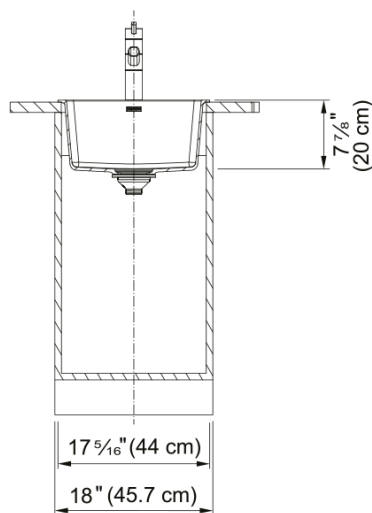

## Maris Dual Mount Sink - MAG61015-SLG | 114.0713.090

17.31-in. x 19.69-in. Slate Grey Fraganite Single Bowl Bar / Prep Sink. Beautiful and durable, this Maris sink is the perfect size for a bar or prep sink. The rear drain maximizes the usable surface of the bowl and creates extra cabinet space beneath the sink. Maris Fraganite sinks are scratch-resistant, fade-resistant, and impact resistant and will retain their new appearance for years.

### Product Dimensions

Length (right to left)	17.323
Width (front to back)	19.685
Large bowl size: right to left	15.354
Large bowl size: front to back	15.748
Large bowl: depth	7.874

### Installation

Minimum cabinet size	18"
----------------------	-----

### Product specifications

Installation type	Topmount / drop in
Installation type	Undermount
Drain hole	3 1/2"
Position of drainer	No drainer