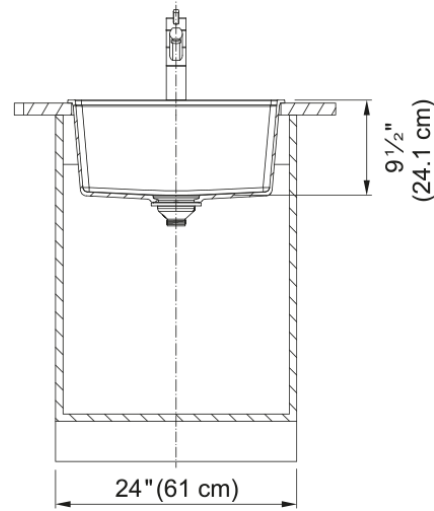

Maris Topmount Sink - MAG61020-CHA | 114.0710.351

21.63-in. x 20.88-in. Champagne Fraganite Single Bowl Kitchen Sink. Maris sinks are equipped with deep capacity bowls that can easily fit baking trays, pots, and pans to be washed with maximum ease. With our easy-to-use integrated ledge system, you'll accomplish more with your sink while making the most of your surrounding counter space. The rear drain maximizes the usable surface of the bowl and creates extra cabinet space beneath the sink. Maris Fraganite sinks are scratch-resistant, fade-resistant, and impact resistant and will retain their new appearance for years.

Aspect

Sink type	Sink
Type of material	Granite
Number of bowls	1
Color	Champagne
Surface finish	None

Product Dimensions

Length (right to left)	21.614
Width (front to back)	20.866
Large bowl size: right to left	20.079
Large bowl size: front to back	20.866
Large bowl: depth	9.488

Installation

Minimum cabinet size	24"
----------------------	-----

Product specifications

Installation type	Topmount / drop in
Drain hole	3 1/2"
Position of drainer	No drainer

Product identification

Product brand	FRANKE
Collection	Maris
Certified by	IAPMO