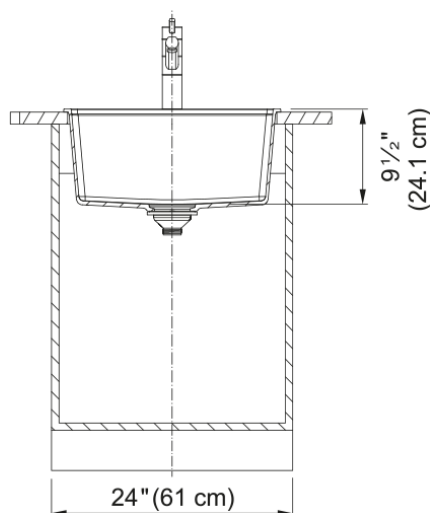

Maris Topmount Sink - MAG61020-MBK | 114.0710.353

21.63-in. x 20.88-in. Matte Black Fraganite Single Bowl Kitchen Sink. Maris sinks are equipped with deep capacity bowls that can easily fit baking trays, pots, and pans to be washed with maximum ease. With our easy-to-use integrated ledge system, you'll accomplish more with your sink while making the most of your surrounding counter space. The rear drain maximizes the usable surface of the bowl and creates extra cabinet space beneath the sink. Maris Fraganite sinks are scratch-resistant, fade-resistant, and impact resistant and will retain their new appearance for years.

Aspect

| | |
|------------------|-------------|
| Sink type | Sink |
| Type of material | Granite |
| Number of bowls | 1 |
| Color | Matte black |
| Surface finish | None |

Product Dimensions

| | |
|--------------------------------|--------|
| Length (right to left) | 21.614 |
| Width (front to back) | 20.866 |
| Large bowl size: right to left | 20.079 |
| Large bowl size: front to back | 20.866 |
| Large bowl: depth | 9.488 |

Installation

| | |
|----------------------|-----|
| Minimum cabinet size | 24" |
|----------------------|-----|

Product specifications

| | |
|---------------------|--------------------|
| Installation type | Topmount / drop in |
| Drain hole | 3 1/2" |
| Position of drainer | No drainer |