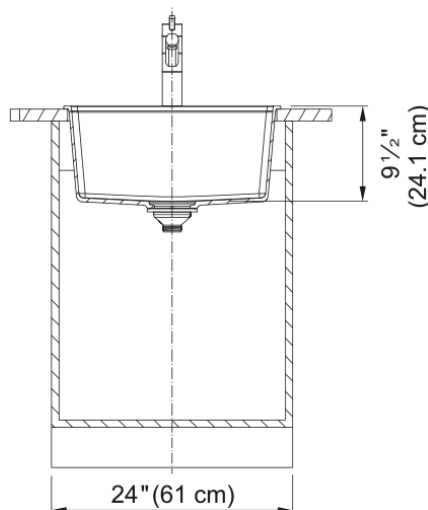

Maris Topmount Sink - MAG61020-MOC | 114.0710.359

21.63-in. x 20.88-in. Mocha Fraganite Single Bowl Kitchen Sink. Maris sinks are equipped with deep capacity bowls that can easily fit baking trays, pots, and pans to be washed with maximum ease. With our easy-to-use integrated ledge system, you'll accomplish more with your sink while making the most of your surrounding counter space. The rear drain maximizes the usable surface of the bowl and creates extra cabinet space beneath the sink. Maris Fraganite sinks are scratch-resistant, fade-resistant, and impact resistant and will retain their new appearance for years.

Aspect

Sink type	Sink
Type of material	Granite
Number of bowls	1
Color	Mocha
Surface finish	None

Product Dimensions

Length (right to left)	21.614
Width (front to back)	20.866
Large bowl size: right to left	20.079
Large bowl size: front to back	20.866
Large bowl: depth	9.488

Installation

Minimum cabinet size	24"
----------------------	-----

Product specifications

Installation type	Topmount / drop in
Drain hole	3 1/2"
Position of drainer	No drainer

Product identification

Product brand	FRANKE
Collection	Maris
Certified by	IAPMO