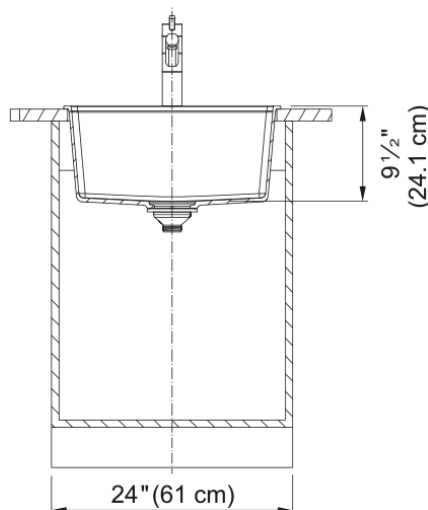

Maris Topmount Sink - MAG61020-ONY | 114.0710.360

21.63-in. x 20.88-in. Onyx Fraganite Single Bowl Kitchen Sink. Maris sinks are equipped with deep capacity bowls that can easily fit baking trays, pots, and pans to be washed with maximum ease. With our easy-to-use integrated ledge system, you'll accomplish more with your sink while making the most of your surrounding counter space. The rear drain maximizes the usable surface of the bowl and creates extra cabinet space beneath the sink. Maris Fraganite sinks are scratch-resistant, fade-resistant, and impact resistant and will retain their new appearance for years.

Aspect

Sink type	Sink
Type of material	Granite
Number of bowls	1
Color	Onyx
Surface finish	None

Product Dimensions

Length (right to left)	21.614
Width (front to back)	20.866
Large bowl size: right to left	20.079
Large bowl size: front to back	20.866
Large bowl: depth	9.488

Installation

Minimum cabinet size	24"
----------------------	-----

Product specifications

Installation type	Topmount / drop in
Drain hole	3 1/2"
Position of drainer	No drainer

Product identification

Product brand	FRANKE
Collection	Maris
Certified by	IAPMO