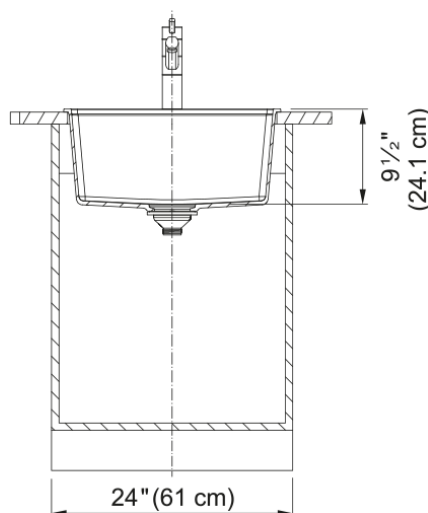

Maris Topmount Sink - MAG61020-OYS | 114.0710.362

21.63-in. x 20.88-in. Oyster Fraganite Single Bowl Kitchen Sink. Maris sinks are equipped with deep capacity bowls that can easily fit baking trays, pots, and pans to be washed with maximum ease. With our easy-to-use integrated ledge system, you'll accomplish more with your sink while making the most of your surrounding counter space. The rear drain maximizes the usable surface of the bowl and creates extra cabinet space beneath the sink. Maris Fraganite sinks are scratch-resistant, fade-resistant, and impact resistant and will retain their new appearance for years.

Aspect

Sink type	Sink
Type of material	Granite
Number of bowls	1
Color	Oyster
Surface finish	None

Product Dimensions

Length (right to left)	21.614
Width (front to back)	20.866
Large bowl size: right to left	20.079
Large bowl size: front to back	20.866
Large bowl: depth	9.488

Installation

Minimum cabinet size	24"
----------------------	-----

Product specifications

Installation type	Topmount / drop in
Drain hole	3 1/2"
Position of drainer	No drainer

Product identification

Product brand	FRANKE
Collection	Maris
Certified by	IAPMO