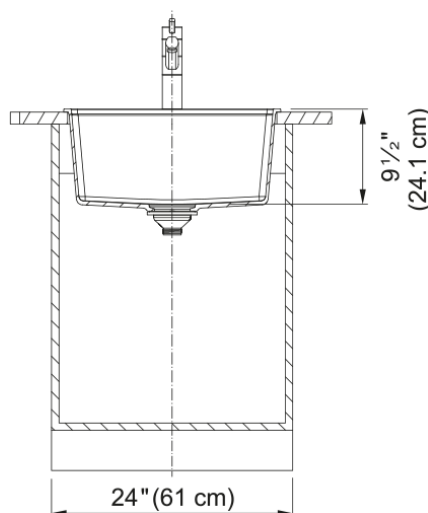

Maris Topmount Sink - MAG61020-PWT | 114.0710.363

21.63-in. x 20.88-in. Polar White Fraganite Single Bowl Kitchen Sink. Maris sinks are equipped with deep capacity bowls that can easily fit baking trays, pots, and pans to be washed with maximum ease. With our easy-to-use integrated ledge system, you'll accomplish more with your sink while making the most of your surrounding counter space. The rear drain maximizes the usable surface of the bowl and creates extra cabinet space beneath the sink. Maris Fraganite sinks are scratch-resistant, fade-resistant, and impact resistant and will retain their new appearance for years.

Aspect

Sink type	Sink
Type of material	Granite
Number of bowls	1
Color	Polar white
Surface finish	None

Product Dimensions

Length (right to left)	21.614
Width (front to back)	20.866
Large bowl size: right to left	20.079
Large bowl size: front to back	20.866
Large bowl: depth	9.488

Installation

Minimum cabinet size	24"
----------------------	-----

Product specifications

Installation type	Topmount / drop in
Drain hole	3 1/2"
Position of drainer	No drainer

Product identification

Product brand	FRANKE
Collection	Maris
Certified by	IAPMO