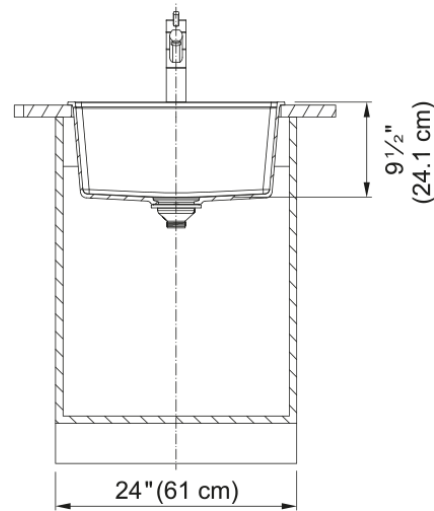

## Maris Topmount Sink - MAG61020-SHG | 114.0710.364

21.63-in. x 20.88-in. Stone Grey Fraganite Single Bowl Kitchen Sink. Maris sinks are equipped with deep capacity bowls that can easily fit baking trays, pots, and pans to be washed with maximum ease. With our easy-to-use integrated ledge system, you'll accomplish more with your sink while making the most of your surrounding counter space. The rear drain maximizes the usable surface of the bowl and creates extra cabinet space beneath the sink. Maris Fraganite sinks are scratch-resistant, fade-resistant, and impact resistant and will retain their new appearance for years.

### Product Dimensions

Length (right to left)	21.614
Width (front to back)	20.866
Large bowl size: right to left	20.079
Large bowl size: front to back	20.866
Large bowl: depth	9.488

### Installation

Minimum cabinet size	24"
----------------------	-----

### Product specifications

Installation type	Topmount / drop in
Drain hole	3 1/2"
Position of drainer	No drainer