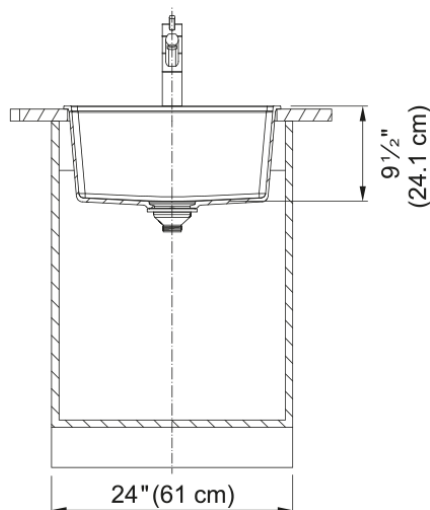

## Maris Topmount Sink - MAG61020-SLG | 114.0713.080

21.63-in. x 20.88-in. Slate Grey Fraganite Single Bowl Kitchen Sink. Maris sinks are equipped with deep capacity bowls that can easily fit baking trays, pots, and pans to be washed with maximum ease. With our easy-to-use integrated ledge system, you'll accomplish more with your sink while making the most of your surrounding counter space. The rear drain maximizes the usable surface of the bowl and creates extra cabinet space beneath the sink. Maris Fraganite sinks are scratch-resistant, fade-resistant, and impact resistant and will retain their new appearance for years.

### Product Dimensions

Length (right to left)	21.614
Width (front to back)	20.866
Large bowl size: right to left	20.079
Large bowl size: front to back	20.866
Large bowl: depth	9.488

### Installation

Minimum cabinet size	24"
----------------------	-----

### Product specifications

Installation type	Topmount / drop in
Drain hole	3 1/2"
Position of drainer	No drainer