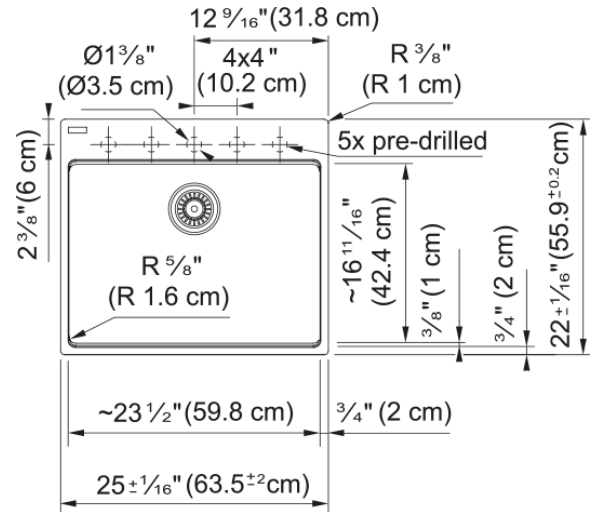

# Maris Dual Mount Sink - MAG61023ADA-MBK | 114.0687.051

25.0-in. x 22.0-in. Dual Mount Fraganite Single Bowl Kitchen Sink in Matte Black. This sink has a 5-in shallow, ADA-compliant bowl depth and rear drain placement and creates an accessible work area for individuals with limited mobility. With our easy-to-use integrated ledge system, you'll accomplish more with your sink while making the most of your surrounding counter space. The rear drain maximizes the usable surface of the bowl and creates extra cabinet space beneath the sink. Maris Fraganite sinks are scratch-resistant, fade-resistant, and impact resistant and will retain their new appearance for years.

## Product Dimensions

Length (right to left)	25
Width (front to back)	22.008
Large bowl size: right to left	23.465
Large bowl size: front to back	16.614
Large bowl: depth	5

## Installation

Minimum cabinet size	27"
----------------------	-----