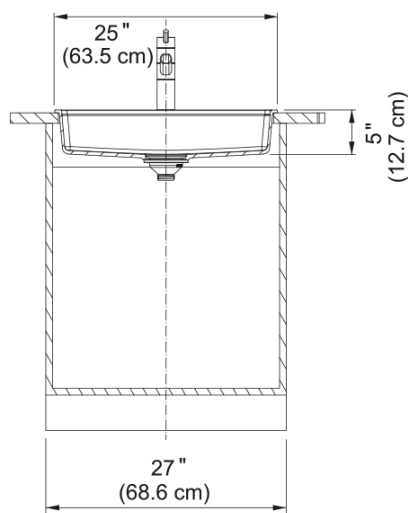

Maris Dual Mount Sink - MAG61023ADA-SLG | 114.0713.082

25.0-in. x 22.0-in. Dual Mount Fraganite Single Bowl Kitchen Sink in Slate Grey. This sink has a 5-in shallow, ADA-compliant bowl depth and rear drain placement and creates an accessible work area for individuals with limited mobility. With our easy-to-use integrated ledge system, you'll accomplish more with your sink while making the most of your surrounding counter space. The rear drain maximizes the usable surface of the bowl and creates extra cabinet space beneath the sink. Maris Fraganite sinks are scratch-resistant, fade-resistant, and impact resistant and will retain their new appearance for years.

Aspect

| | |
|------------------|------------|
| Sink type | Sink |
| Type of material | Fragranite |
| Number of bowls | 1 |
| Product color | Slate grey |
| Surface finish | None |

Product Dimensions

| | |
|--------------------------------|--------|
| Length (right to left) | 25 |
| Width (front to back) | 22.008 |
| Large bowl size: right to left | 23.465 |
| Large bowl size: front to back | 16.614 |
| Large bowl: depth | 5 |

Installation

| | |
|----------------------|-----|
| Minimum cabinet size | 27" |
|----------------------|-----|

Product specifications

| | |
|---------------------|--------------------|
| Installation type | Topmount / drop in |
| Drain hole | 3 1/2" |
| Position of drainer | No drainer |