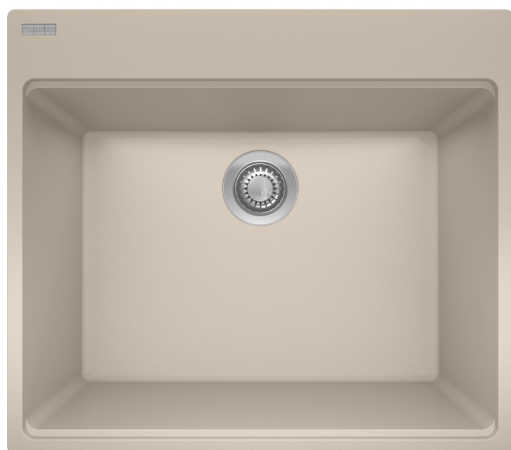

## Maris Laundry Sink- MAG61023L-CHA | 114.0637.877

25-in. x 22-in. Champagne Fraganite Dual Mount Single Bowl Laundry/Utility Sink. This spacious, deep, hardworking utility sink offers a convenient place to hand wash clothes, bathe pets, treat stains, or deep clean. Durable, scratch-and-stain resistant, the surface of this Fraganite sink is also finely textured ensuring high hygiene standards.

### Aspect

Sink type	Sink
Type of material	Granite
Number of bowls	1
Color	Champagne
Surface finish	None

### Product Dimensions

Length (right to left)	25
Width (front to back)	22
Large bowl size: right to left	23.465
Large bowl size: front to back	17.035
Large bowl: depth	12