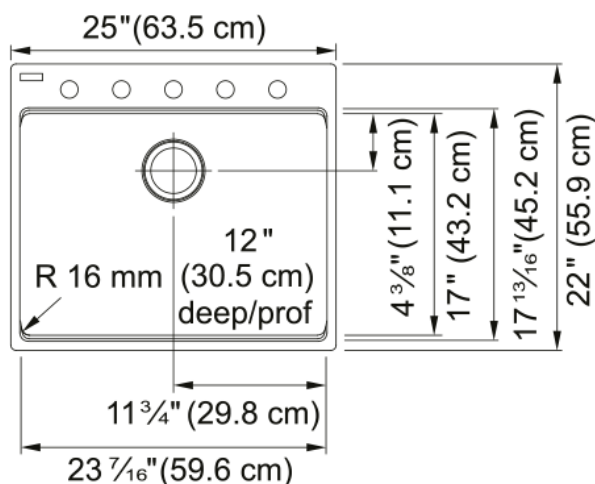

## Maris Laundry Sink- MAG61023L-CHA | 114.0637.877

25-in. x 22-in. Champagne Fraganite Dual Mount Single Bowl Laundry/Utility Sink. This spacious, deep, hardworking utility sink offers a convenient place to hand wash clothes, bathe pets, treat stains, or deep clean. Durable, scratch-and-stain resistant, the surface of this Fraganite sink is also finely textured ensuring high hygiene standards.

### Product Dimensions

Length (right to left)	25
Width (front to back)	22
Large bowl size: right to left	23.465
Large bowl size: front to back	17.035
Large bowl: depth	12

### Installation

Minimum cabinet size	27"
----------------------	-----

### Product specifications

Installation type	Topmount / drop in
Installation type	Undermount
Drain hole	3 1/2"
Position of drainer	No drainer