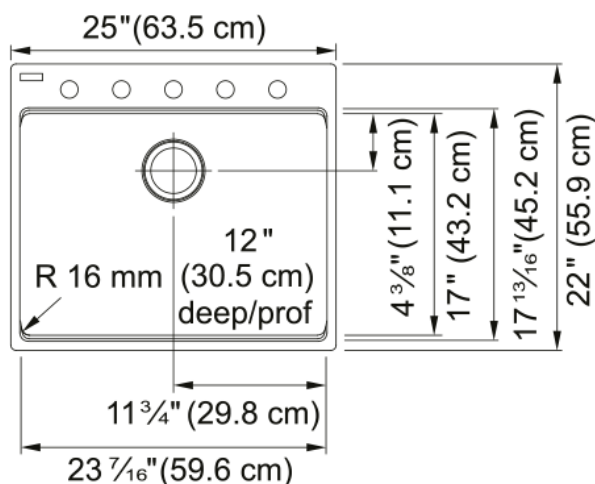

Maris Laundry Sink- MAG61023L-MBK | 114.0637.878

25-in. x 22-in. Matte Black Dual Mount Single Bowl Fraganite Laundry/Utility Sink. This spacious, deep, hardworking utility sink offers a convenient place to hand wash clothes, bathe pets, treat stains, or deep clean. Durable, scratch-and-stain resistant, the surface of this Fraganite sink is also finely textured ensuring high hygiene standards.

Aspect

Sink type	Sink
Type of material	Granite
Number of bowls	1
Color	Matte black
Surface finish	None

Product Dimensions

Length (right to left)	25
Width (front to back)	22
Large bowl size: right to left	23.465
Large bowl size: front to back	17.035
Large bowl: depth	12

Installation

Minimum cabinet size	27"
----------------------	-----

Product specifications

Installation type	Topmount / drop in
Installation type	Undermount
Drain hole	3 1/2"
Position of drainer	No drainer