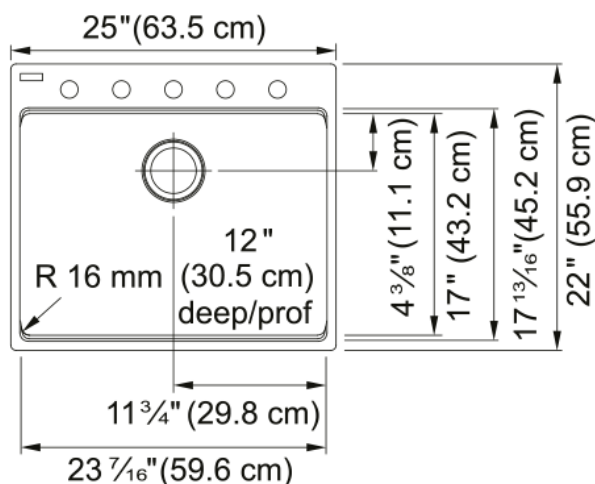

Maris Laundry Sink - MAG61023L-MBK-S | 114.0637.918

25-in. x 22-in. Matte Black Fraganite Dual Mount Single Bowl Laundry/Utility Sink. This spacious, deep, hardworking utility sink offers a convenient place to hand wash clothes, bathe pets, treat stains, or deep clean. Durable, scratch-and-stain resistant, the surface of this Fraganite sink is also finely textured ensuring high hygiene standards. Sink strainer assembly included.

Aspect

Sink type	Sink
Type of material	Granite
Number of bowls	1
Color	Matte black
Surface finish	None

Product Dimensions

Length (right to left)	25
Width (front to back)	22
Large bowl size: right to left	23.465
Large bowl size: front to back	17.035
Large bowl: depth	12

Installation

Minimum cabinet size	27"
----------------------	-----

Product specifications

Installation type	Topmount / drop in
Installation type	Undermount
Drain hole	3 1/2"
Position of drainer	No drainer