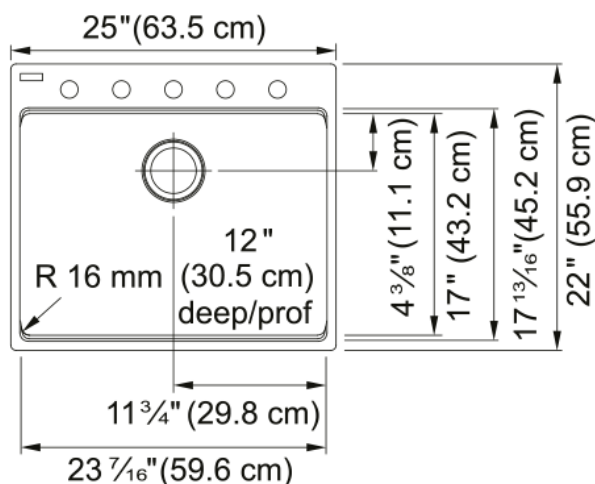

Maris Laundry Sink - MAG61023L-MOC | 114.0688.139

25-in. x 22-in. Dual Mount Fraganite Single Bowl Laundry / Utility Sink in Mocha. This spacious, deep, hardworking utility sink offers a convenient place to hand wash clothes, bathe pets, treat stains, or deep clean. Durable, scratch-and-stain resistant, the surface of this Fraganite sink is also finely textured ensuring high hygiene standards.

Aspect

Sink type	Sink
Type of material	Fragranite
Number of bowls	1
Product color	Mocha
Surface finish	None

Product Dimensions

Length (right to left)	25
Width (front to back)	22
Large bowl size: right to left	23.465
Large bowl size: front to back	17.035
Large bowl: depth	12

Installation

Minimum cabinet size	27"
----------------------	-----

Product specifications

Installation type	Topmount / drop in
Installation type	Undermount
Drain hole	3 1/2"
Position of drainer	No drainer