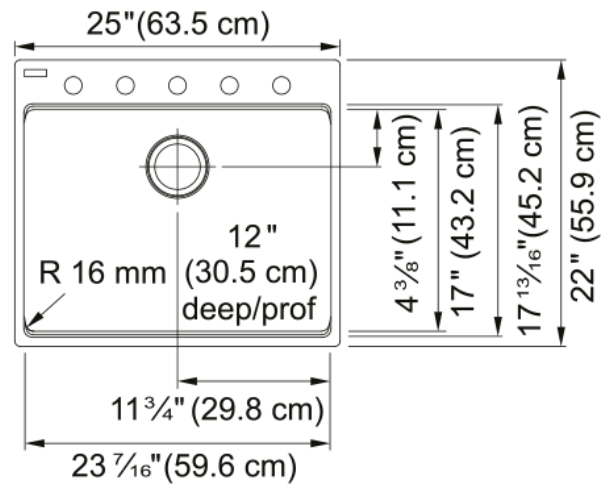

Maris Laundry Sink - MAG61023L-ONY-S | 114.0637.912

25-in. x 22-in. Onyx Fraganite Dual Mount Single Bowl Laundry/Utility Sink. This spacious, deep, hardworking utility sink offers a convenient place to hand wash clothes, bathe pets, treat stains, or deep clean. Durable, scratch-and-stain resistant, the surface of this Fraganite sink is also finely textured ensuring high hygiene standards. Sink strainer assembly included.

Aspect

| | |
|------------------|---------|
| Sink type | Sink |
| Type of material | Granite |
| Number of bowls | 1 |
| Color | Onyx |
| Surface finish | None |

Product Dimensions

| | |
|--------------------------------|--------|
| Length (right to left) | 25 |
| Width (front to back) | 22 |
| Large bowl size: right to left | 23.465 |
| Large bowl size: front to back | 17.035 |
| Large bowl: depth | 12 |

Installation

| | |
|----------------------|-----|
| Minimum cabinet size | 27" |
|----------------------|-----|

Product specifications

| | |
|---------------------|--------------------|
| Installation type | Topmount / drop in |
| Installation type | Undermount |
| Drain hole | 3 1/2" |
| Position of drainer | No drainer |