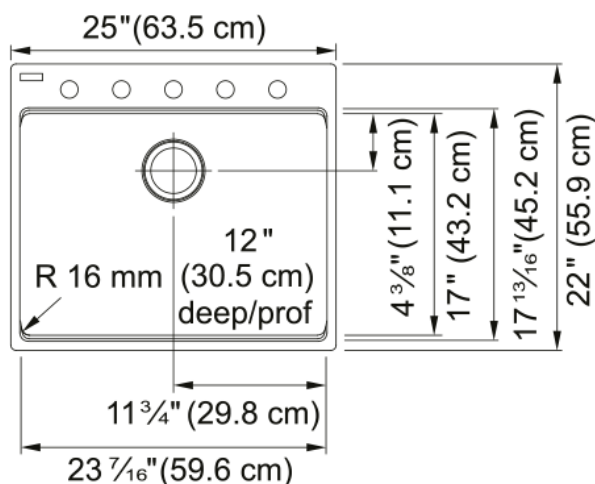

Maris Laundry Sink - MAG61023L-OYS-S | 114.0637.916

25-in. x 22-in. Oyster Fraganite Dual Mount Single Bowl Laundry/Utility Sink. This spacious, deep, hardworking utility sink offers a convenient place to hand wash clothes, bathe pets, treat stains, or deep clean. Durable, scratch-and-stain resistant, the surface of this Fraganite sink is also finely textured ensuring high hygiene standards. Sink strainer assembly included.

Aspect

Sink type	Sink
Type of material	Granite
Number of bowls	1
Color	Oyster
Surface finish	None

Product Dimensions

Length (right to left)	25
Width (front to back)	22
Large bowl size: right to left	23.465
Large bowl size: front to back	17.035
Large bowl: depth	12

Installation

Minimum cabinet size	27"
----------------------	-----

Product specifications

Installation type	Topmount / drop in
Installation type	Undermount
Drain hole	3 1/2"
Position of drainer	No drainer