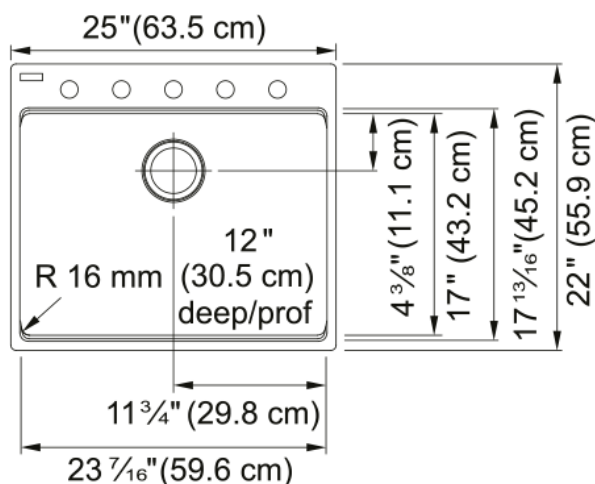

Maris Laundry Sink - MAG61023L-PWT-S | 114.0637.914

25-in. x 22-in. Polar White Fraganite Dual Mount Single Bowl Laundry/Utility Sink. This spacious, deep, hardworking utility sink offers a convenient place to hand wash clothes, bathe pets, treat stains, or deep clean. Durable, scratch-and-stain resistant, the surface of this Fraganite sink is also finely textured ensuring high hygiene standards. Sink strainer assembly included.

Aspect

Sink type	Sink
Type of material	Granite
Number of bowls	1
Color	Polar white
Surface finish	None

Product Dimensions

Length (right to left)	25
Width (front to back)	22
Large bowl size: right to left	23.465
Large bowl size: front to back	17.035
Large bowl: depth	12

Installation

Minimum cabinet size	27"
----------------------	-----

Product specifications

Installation type	Topmount / drop in
Installation type	Undermount
Drain hole	3 1/2"
Position of drainer	No drainer