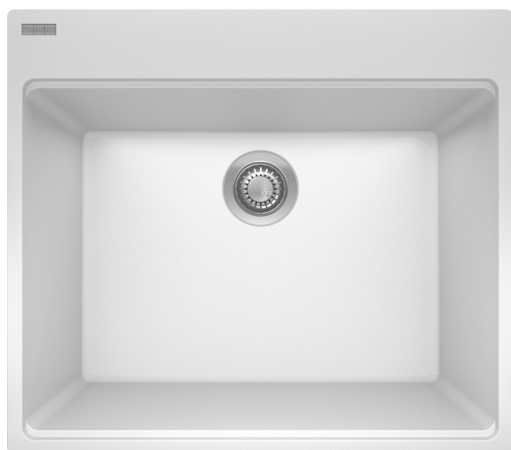

Maris Laundry Sink - MAG61023L-PWT-S | 114.0637.914

25-in. x 22-in. Polar White Fraganite Dual Mount Single Bowl Laundry/Utility Sink. This spacious, deep, hardworking utility sink offers a convenient place to hand wash clothes, bathe pets, treat stains, or deep clean. Durable, scratch-and-stain resistant, the surface of this Fraganite sink is also finely textured ensuring high hygiene standards. Sink strainer assembly included.

Aspect

Sink type	Sink
Type of material	Granite
Number of bowls	1
Color	Polar white
Surface finish	None

Product Dimensions

Length (right to left)	25
Width (front to back)	22
Large bowl size: right to left	23.465
Large bowl size: front to back	17.035
Large bowl: depth	12

Product identification

Product brand	FRANKE
Product family	Maris
Collection	Maris
Certified by	cUPC

Features

Drainers number	No drainer
Product reversibility	No

Faucet ledge	Yes
Strainer assembly included	Yes
Strainer Assembly	Manual
Overflow	No
Number of faucet holes	5 - pre-scored
Soap dispenser hole	No