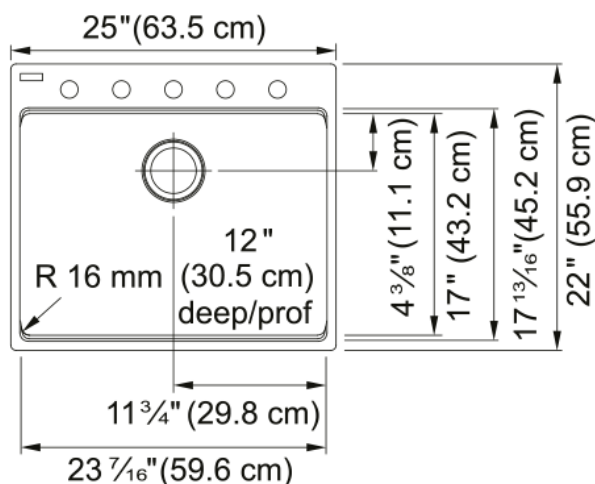

## Maris Laundry Sink- MAG61023L-PWT | 114.0637.874

25-in. x 22-in. Dual Mount Fraganite Single Bowl Laundry / Utility Sink in Polar White. This spacious, deep, hardworking utility sink offers a convenient place to hand wash clothes, bathe pets, treat stains, or deep clean. Durable, scratch-and-stain resistant, the surface of this Fraganite sink is also finely textured ensuring high hygiene standards.

### Product Dimensions

Length (right to left)	25
Width (front to back)	22
Large bowl size: right to left	23.465
Large bowl size: front to back	17.035
Large bowl: depth	12

### Installation

Minimum cabinet size	27"
----------------------	-----

### Product specifications

Installation type	Topmount / drop in
Installation type	Undermount
Drain hole	3 1/2"
Position of drainer	No drainer