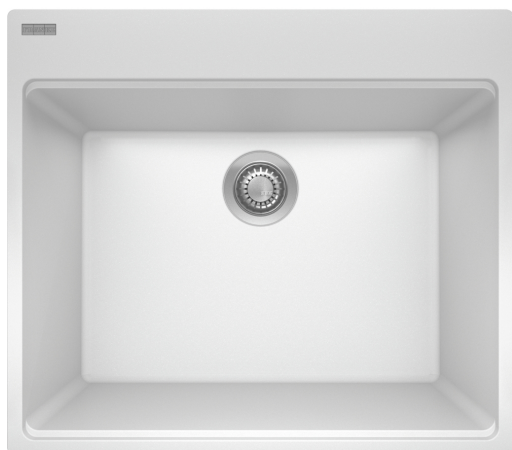

## Maris Laundry Sink- MAG61023L-PWT | 114.0637.874

25-in. x 22-in. Dual Mount Fraganite Single Bowl Laundry / Utility Sink in Polar White. This spacious, deep, hardworking utility sink offers a convenient place to hand wash clothes, bathe pets, treat stains, or deep clean. Durable, scratch-and-stain resistant, the surface of this Fraganite sink is also finely textured ensuring high hygiene standards.

### Aspect

Sink type	Sink
Type of material	Fragranite
Number of bowls	1
Product color	Polar white
Surface finish	None

### Product Dimensions

Length (right to left)	25
Width (front to back)	22
Large bowl size: right to left	23.465
Large bowl size: front to back	17.035
Large bowl: depth	12