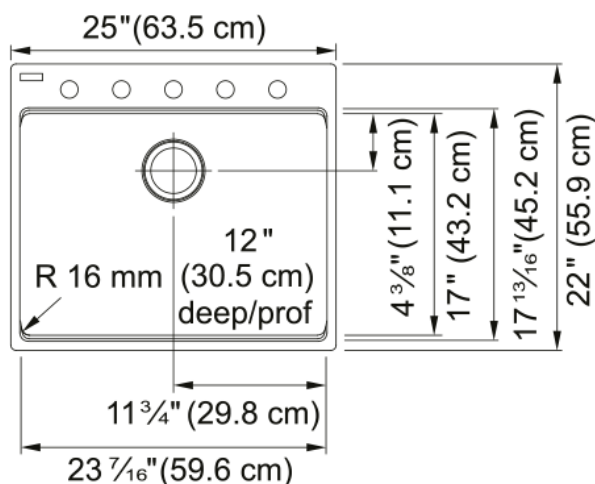

Maris Laundry Sink - MAG61023L-SHG-S | 114.0637.913

25-in. x 22-in. Fraganite Dual Mount Single Bowl Laundry/Utility Sink in Stone Grey. This spacious, deep, hardworking utility sink offers a convenient place to hand wash clothes, bathe pets, treat stains, or deep clean. Durable, scratch-and-stain resistant, the surface of this Fraganite sink is also finely textured ensuring high hygiene standards. Sink strainer assembly included.

Aspect

Sink type	Sink
Type of material	Granite
Number of bowls	1
Color	Stone grey
Surface finish	None

Product Dimensions

Length (right to left)	25
Width (front to back)	22
Large bowl size: right to left	23.465
Large bowl size: front to back	17.035
Large bowl: depth	12

Installation

Minimum cabinet size	27"
----------------------	-----

Product specifications

Installation type	Topmount / drop in
Installation type	Undermount
Drain hole	3 1/2"
Position of drainer	No drainer