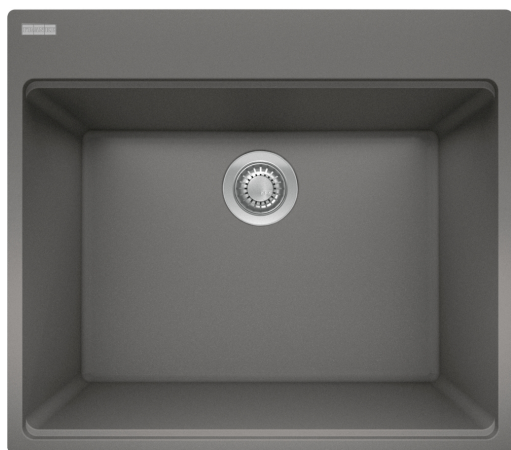

Maris Laundry Sink - MAG61023L-SHG-S | 114.0637.913

25-in. x 22-in. Fraganite Dual Mount Single Bowl Laundry/Utility Sink in Stone Grey. This spacious, deep, hardworking utility sink offers a convenient place to hand wash clothes, bathe pets, treat stains, or deep clean. Durable, scratch-and-stain resistant, the surface of this Fraganite sink is also finely textured ensuring high hygiene standards. Sink strainer assembly included.

Aspect

Sink type	Sink
Type of material	Granite
Number of bowls	1
Color	Stone grey
Surface finish	None

Product Dimensions

Length (right to left)	25
Width (front to back)	22
Large bowl size: right to left	23.465
Large bowl size: front to back	17.035
Large bowl: depth	12

Product identification

Product brand	FRANKE
Product family	Maris
Collection	Maris
Certified by	cUPC

Features

Drainers number	No drainer
Product reversibility	No

Faucet ledge	Yes
Strainer assembly included	Yes
Strainer Assembly	Manual
Overflow	No
Number of faucet holes	5 - pre-scored
Soap dispenser hole	No