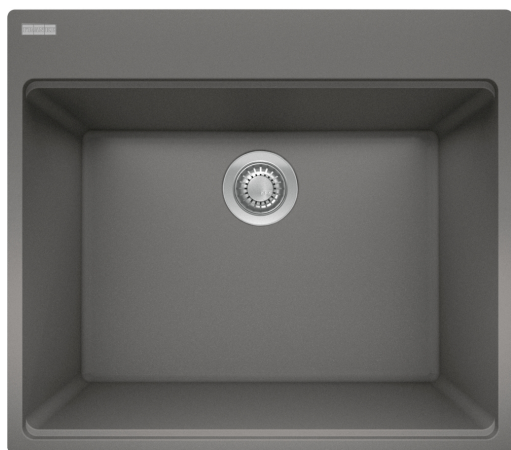

Maris Laundry Sink- MAG61023L-SHG | 114.0637.873

25-in. x 22-in. Dual Mount Fraganite Single Bowl Laundry / Utility Sink in Stone Grey. This spacious, deep, hardworking utility sink offers a convenient place to hand wash clothes, bathe pets, treat stains, or deep clean. Durable, scratch-and-stain resistant, the surface of this Fraganite sink is also finely textured ensuring high hygiene standards.

Aspect

Sink type	Sink
Type of material	Fragranite
Number of bowls	1
Product color	Stone grey
Surface finish	None

Product Dimensions

Length (right to left)	25
Width (front to back)	22
Large bowl size: right to left	23.465
Large bowl size: front to back	17.035
Large bowl: depth	12

Product identification

Product brand	FRANKE
Product family	Maris
Collection	Maris
Certified by	CUPC

Features

Drainers number	No drainer
Product reversibility	No

Faucet ledge	Yes
Strainer assembly included	No
Strainer Assembly	No waste kit
Overflow	No
Number of faucet holes	5 - pre-scored
Soap dispenser hole	No