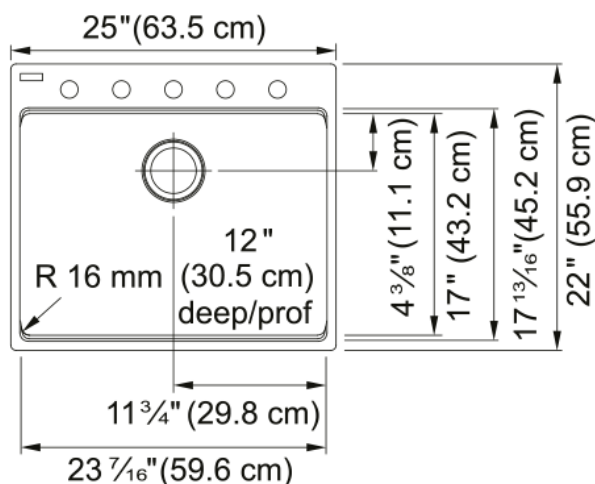

Maris Laundry Sink- MAG61023L-SHG | 114.0637.873

25-in. x 22-in. Dual Mount Fraganite Single Bowl Laundry / Utility Sink in Stone Grey. This spacious, deep, hardworking utility sink offers a convenient place to hand wash clothes, bathe pets, treat stains, or deep clean. Durable, scratch-and-stain resistant, the surface of this Fraganite sink is also finely textured ensuring high hygiene standards.

Aspect

Sink type	Sink
Type of material	Fragranite
Number of bowls	1
Product color	Stone grey
Surface finish	None

Product Dimensions

Length (right to left)	25
Width (front to back)	22
Large bowl size: right to left	23.465
Large bowl size: front to back	17.035
Large bowl: depth	12

Installation

Minimum cabinet size	27"
----------------------	-----

Product specifications

Installation type	Topmount / drop in
Installation type	Undermount
Drain hole	3 1/2"
Position of drainer	No drainer