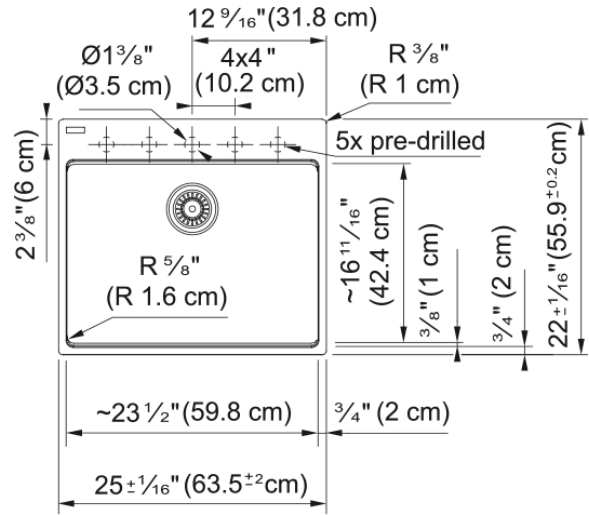

Maris Laundry Sink - MAG61023L-SLG | 114.0713.076

25-in. x 22-in. Slate Grey Fraganite Dual Mount Single Bowl Laundry/Utility Sink. This spacious, deep, hardworking utility sink offers a convenient place to hand wash clothes, bathe pets, treat stains, or deep clean. Durable, scratch-and-stain resistant, the surface of this Fraganite sink is also finely textured ensuring high hygiene standards.

Aspect

Sink type	Sink
Type of material	Granite
Number of bowls	1
Color	Slate grey
Surface finish	None

Product Dimensions

Length (right to left)	25
Width (front to back)	22
Large bowl size: right to left	23.465
Large bowl size: front to back	17.035
Large bowl: depth	12

Installation

Minimum cabinet size	27"
----------------------	-----

Product specifications

Installation type	Topmount / drop in
Drain hole	3 1/2"
Position of drainer	No drainer

Product identification

Product brand	FRANKE
Collection	Maris
Certified by	IAPMO