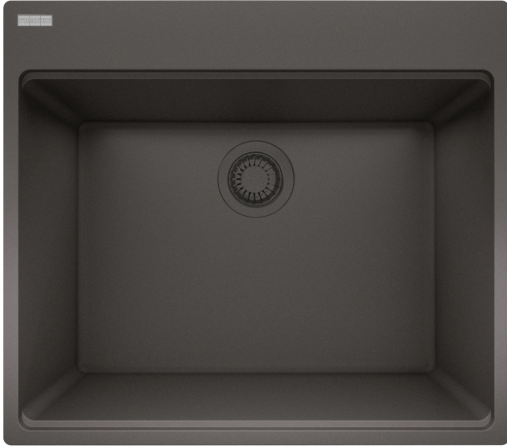

Maris Laundry Sink - MAG61023L-SLG | 114.0713.076

25-in. x 22-in. Slate Grey Fraganite Dual Mount Single Bowl Laundry/Utility Sink. This spacious, deep, hardworking utility sink offers a convenient place to hand wash clothes, bathe pets, treat stains, or deep clean. Durable, scratch-and-stain resistant, the surface of this Fraganite sink is also finely textured ensuring high hygiene standards.

Aspect

Sink type	Sink
Type of material	Granite
Number of bowls	1
Color	Slate grey
Surface finish	None

Product Dimensions

Length (right to left)	25
Width (front to back)	22
Large bowl size: right to left	23.465
Large bowl size: front to back	17.035
Large bowl: depth	12

Installation

Minimum cabinet size	27"
----------------------	-----

Product specifications

Installation type	Topmount / drop in
Drain hole	3 1/2"
Position of drainer	No drainer

Product identification

Product brand	FRANKE
Collection	Maris
Certified by	IAPMO