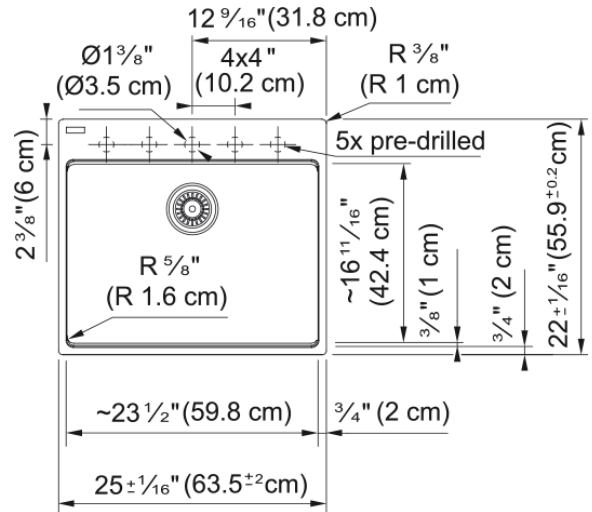

Maris Topmount Sink - MAG61023-MBK | 114.0687.044

25.0-in. x 22.0-in. Matte Black Fraganite Single Bowl Kitchen Sink. Maris sinks are equipped with deep capacity bowls that can easily fit baking trays, pots, and pans to be washed with maximum ease. With our easy-to-use integrated ledge system, you'll accomplish more with your sink while making the most of your surrounding counter space. The rear drain maximizes the usable surface of the bowl and creates extra cabinet space beneath the sink. Maris Fraganite sinks are scratch-resistant, fade-resistant, and impact resistant and will retain their new appearance for years.

Aspect

Sink type	Sink
Type of material	Granite
Number of bowls	1
Color	Matte black
Surface finish	None

Product Dimensions

Length (right to left)	25
Width (front to back)	22.008
Large bowl size: right to left	23.465
Large bowl size: front to back	16.614
Large bowl: depth	9.488

Installation

Minimum cabinet size	27"
----------------------	-----

Product specifications

Installation type	Topmount / drop in
Drain hole	3 1/2"
Position of drainer	No drainer

Product identification

Product brand	FRANKE
Product family	Maris
Collection	Maris
Certified by	IAPMO