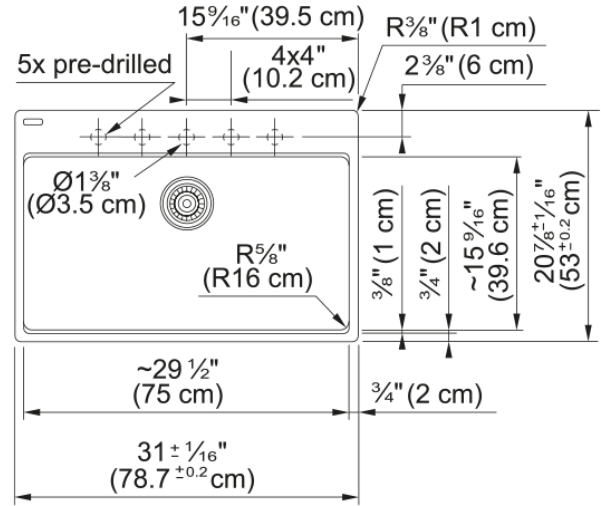

Maris Topmount Sink - MAG61029-CHA | 114.0687.099

31.0-in. x 20.88-in. Champagne Fraganite Single Bowl Kitchen Sink. Maris sinks are equipped with deep capacity bowls that can easily fit baking trays, pots, and pans to be washed with maximum ease. With our easy-to-use integrated ledge system, you'll accomplish more with your sink while making the most of your surrounding counter space. The rear drain maximizes the usable surface of the bowl and creates extra cabinet space beneath the sink. Maris Fraganite sinks are scratch-resistant, fade-resistant, and impact resistant and will retain their new appearance for years.

Aspect

Sink type	Sink
Type of material	Granite
Number of bowls	1
Color	Champagne
Surface finish	None

Product Dimensions

Length (right to left)	31
Width (front to back)	20.874
Large bowl size: right to left	29.449
Large bowl size: front to back	15.512
Large bowl: depth	9.488

Installation

Minimum cabinet size	33"
----------------------	-----

Product specifications

Installation type	Topmount / drop in
Drain hole	3 1/2"
Position of drainer	No drainer

Product identification

Product brand	FRANKE
Product family	Maris
Collection	Maris
Certified by	IAPMO