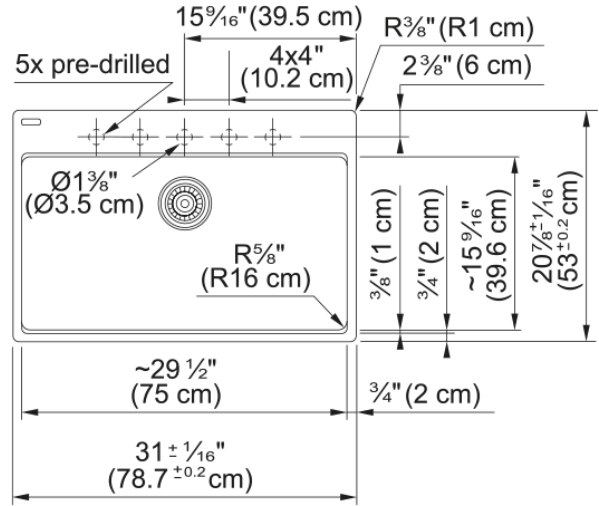

Maris Topmount Sink - MAG61029-MBK | 114.0687.100

31.0-in. x 20.88-in. Matte Black Fraganite Single Bowl Kitchen Sink. Maris sinks are equipped with deep capacity bowls that can easily fit baking trays, pots, and pans to be washed with maximum ease. With our easy-to-use integrated ledge system, you'll accomplish more with your sink while making the most of your surrounding counter space. The rear drain maximizes the usable surface of the bowl and creates extra cabinet space beneath the sink. Maris Fraganite sinks are scratch-resistant, fade-resistant, and impact resistant and will retain their new appearance for years.

Aspect

Sink type	Sink
Type of material	Granite
Number of bowls	1
Color	Matte black
Surface finish	None

Product Dimensions

Length (right to left)	31
Width (front to back)	20.874
Large bowl size: right to left	29.449
Large bowl size: front to back	15.512
Large bowl: depth	9.488

Installation

Minimum cabinet size	33"
----------------------	-----

Product specifications

Installation type	Topmount / drop in
Drain hole	3 1/2"
Position of drainer	No drainer

Product identification

Product brand	FRANKE
Product family	Maris
Collection	Maris
Certified by	IAPMO