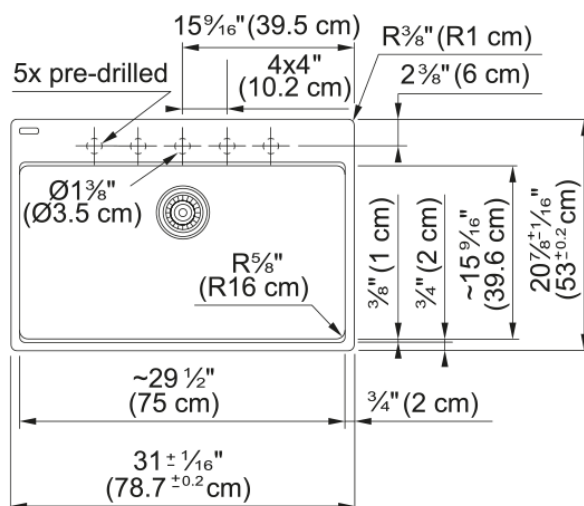

Maris Topmount Sink - MAG61029-MOC | 114.0687.101

31.0-in. x 20.88-in. Mocha Fraganite Single Bowl Kitchen Sink. Maris sinks are equipped with deep capacity bowls that can easily fit baking trays, pots, and pans to be washed with maximum ease. With our easy-to-use integrated ledge system, you'll accomplish more with your sink while making the most of your surrounding counter space. The rear drain maximizes the usable surface of the bowl and creates extra cabinet space beneath the sink. Maris Fraganite sinks are scratch-resistant, fade-resistant, and impact resistant and will retain their new appearance for years.

Aspect

Sink type	Sink
Type of material	Granite
Number of bowls	1
Color	Mocha
Surface finish	None

Product Dimensions

Length (right to left)	31
Width (front to back)	20.874
Large bowl size: right to left	29.449
Large bowl size: front to back	15.512
Large bowl: depth	9.488

Installation

Minimum cabinet size	33"
----------------------	-----

Product specifications

Installation type	Topmount / drop in
Drain hole	3 1/2"
Position of drainer	No drainer

Product identification

Product brand	FRANKE
Product family	Maris
Collection	Maris
Certified by	IAPMO