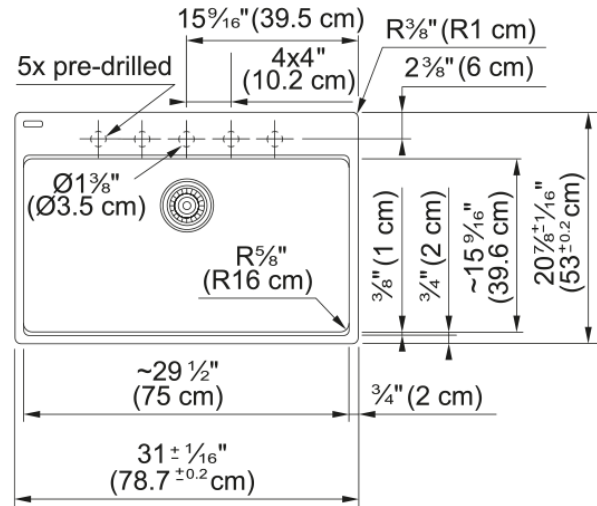

# Maris Topmount Sink - MAG61029-ONY | 114.0687.102

31.0-in. x 20.88-in. Onyx Fraganite Single Bowl Kitchen Sink. Maris sinks are equipped with deep capacity bowls that can easily fit baking trays, pots, and pans to be washed with maximum ease. With our easy-to-use integrated ledge system, you'll accomplish more with your sink while making the most of your surrounding counter space. The rear drain maximizes the usable surface of the bowl and creates extra cabinet space beneath the sink. Maris Fraganite sinks are scratch-resistant, fade-resistant, and impact resistant and will retain their new appearance for years.

## Product Dimensions

Length (right to left)	31
Width (front to back)	20.874
Large bowl size: right to left	29.449
Large bowl size: front to back	15.512
Large bowl: depth	9.488

## Installation

Minimum cabinet size	33"
----------------------	-----

## Product specifications

Installation type	Topmount / drop in
Drain hole	3 1/2"
Position of drainer	No drainer